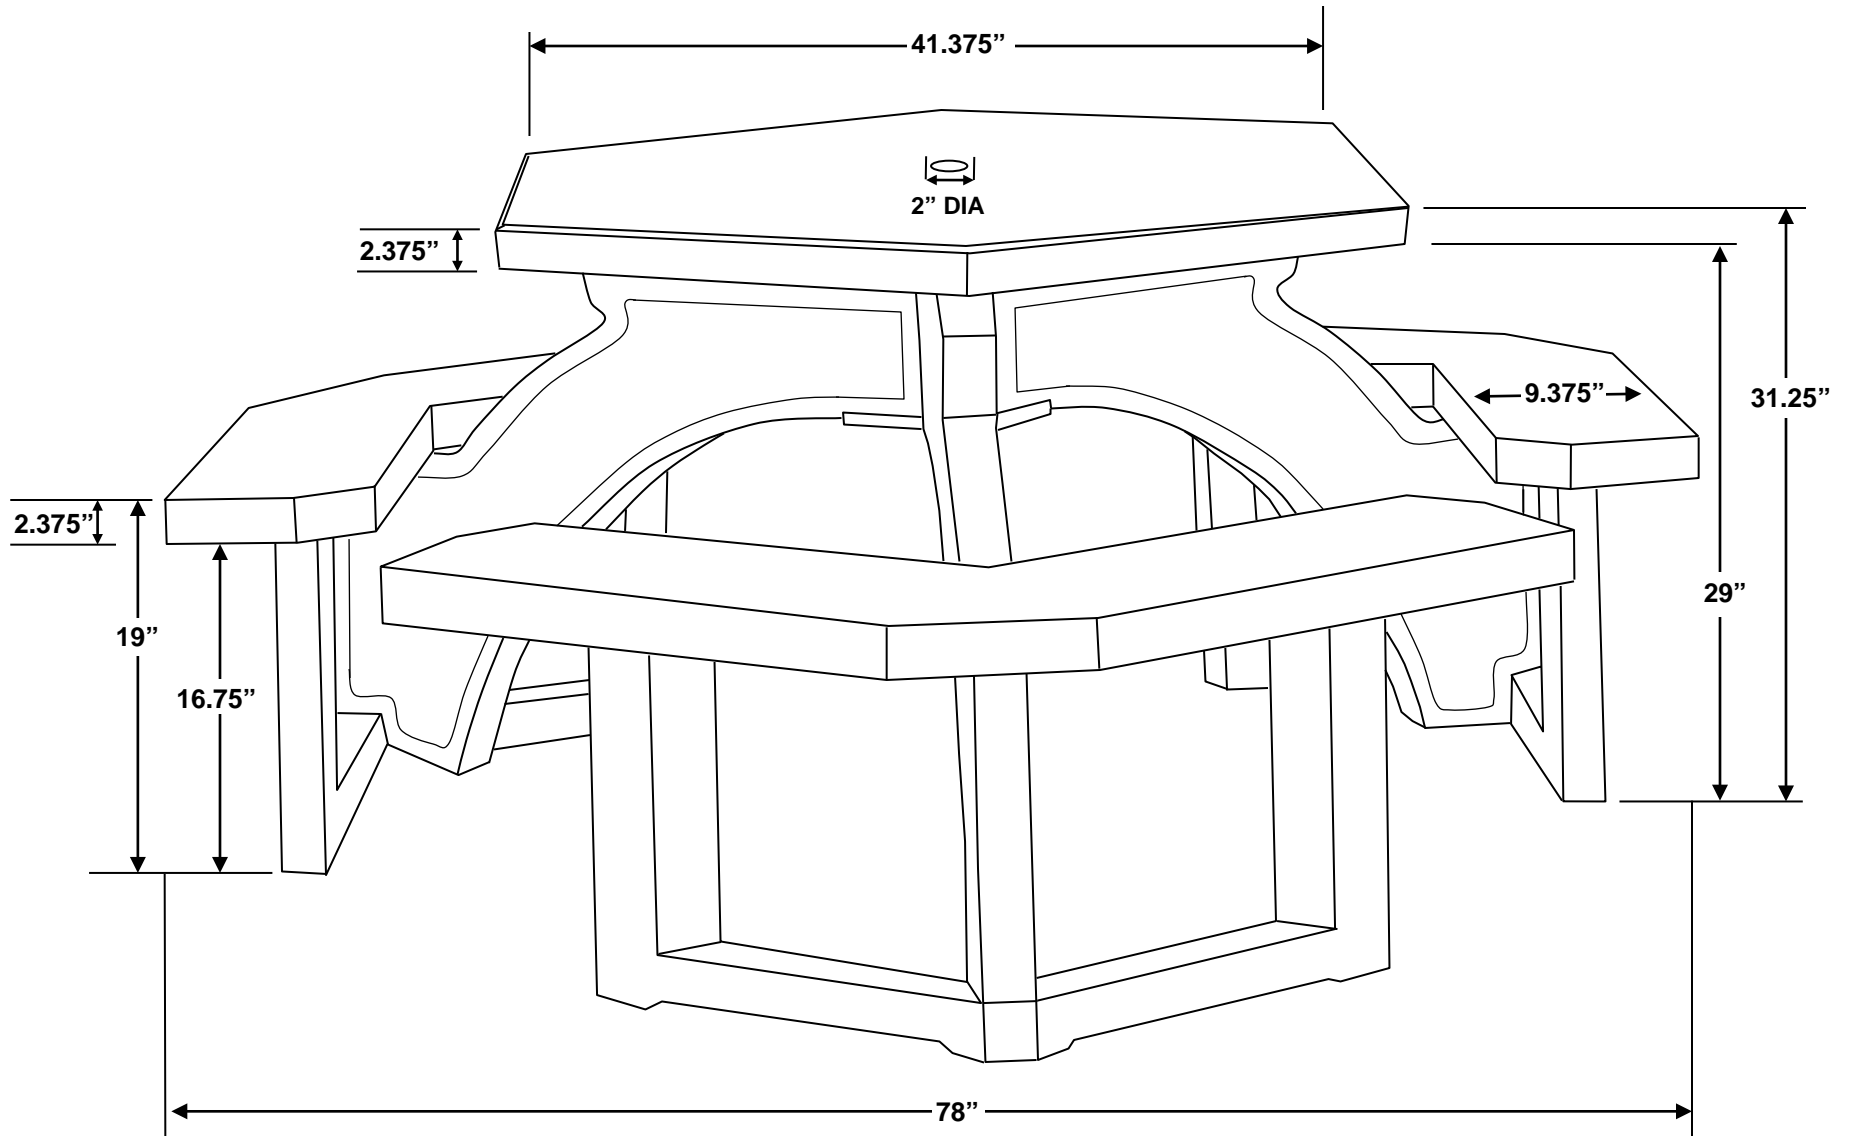

# 10 – Hex Picnic Table

(Overall footprint is 78" x 78")

**NOTE:** All measurements are approximate. Size will vary from production run to production run due to variations in raw material. Sizes are also slightly different between colored items and black.