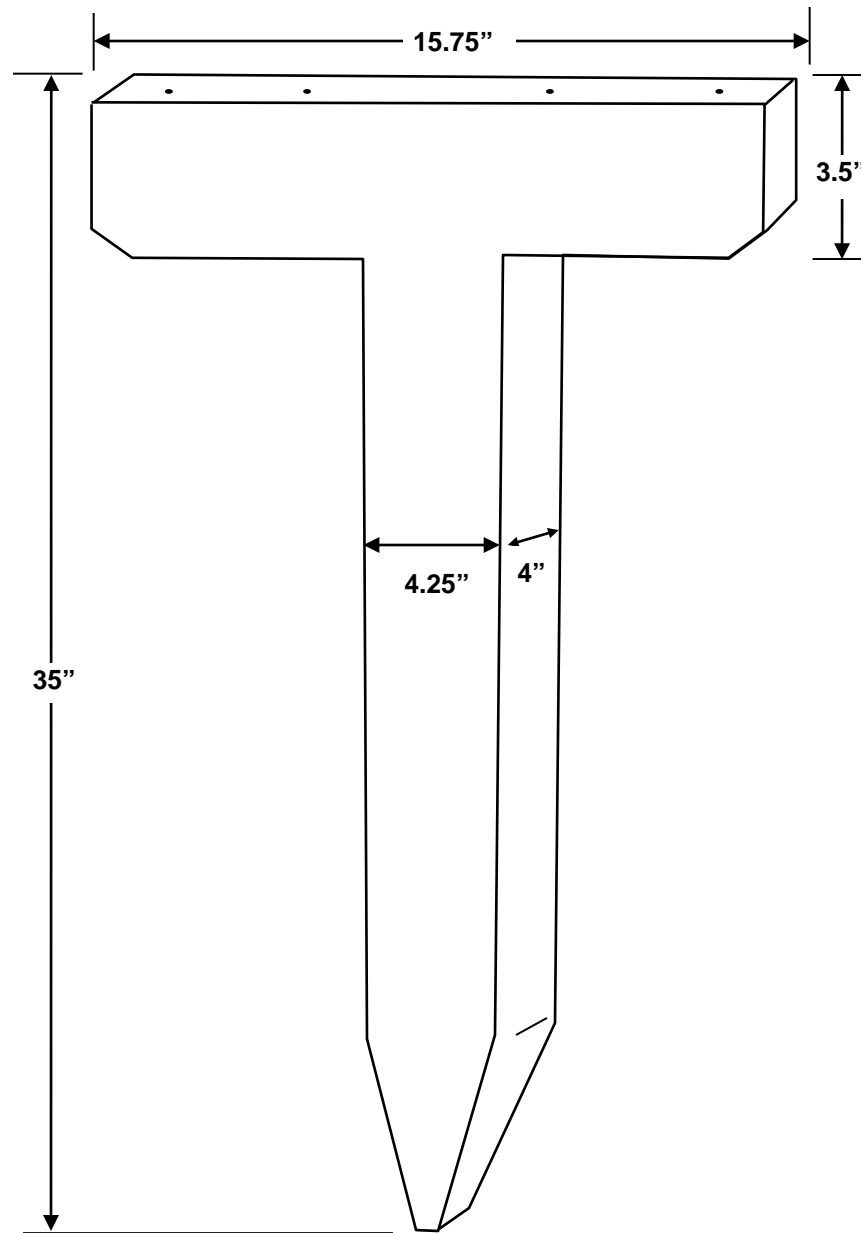

Dura Bench Inground Leg

NOTE: All measurements are approximate. Size will vary from production run to production run due to variations in raw material. Sizes are also slightly different between colored items and black.