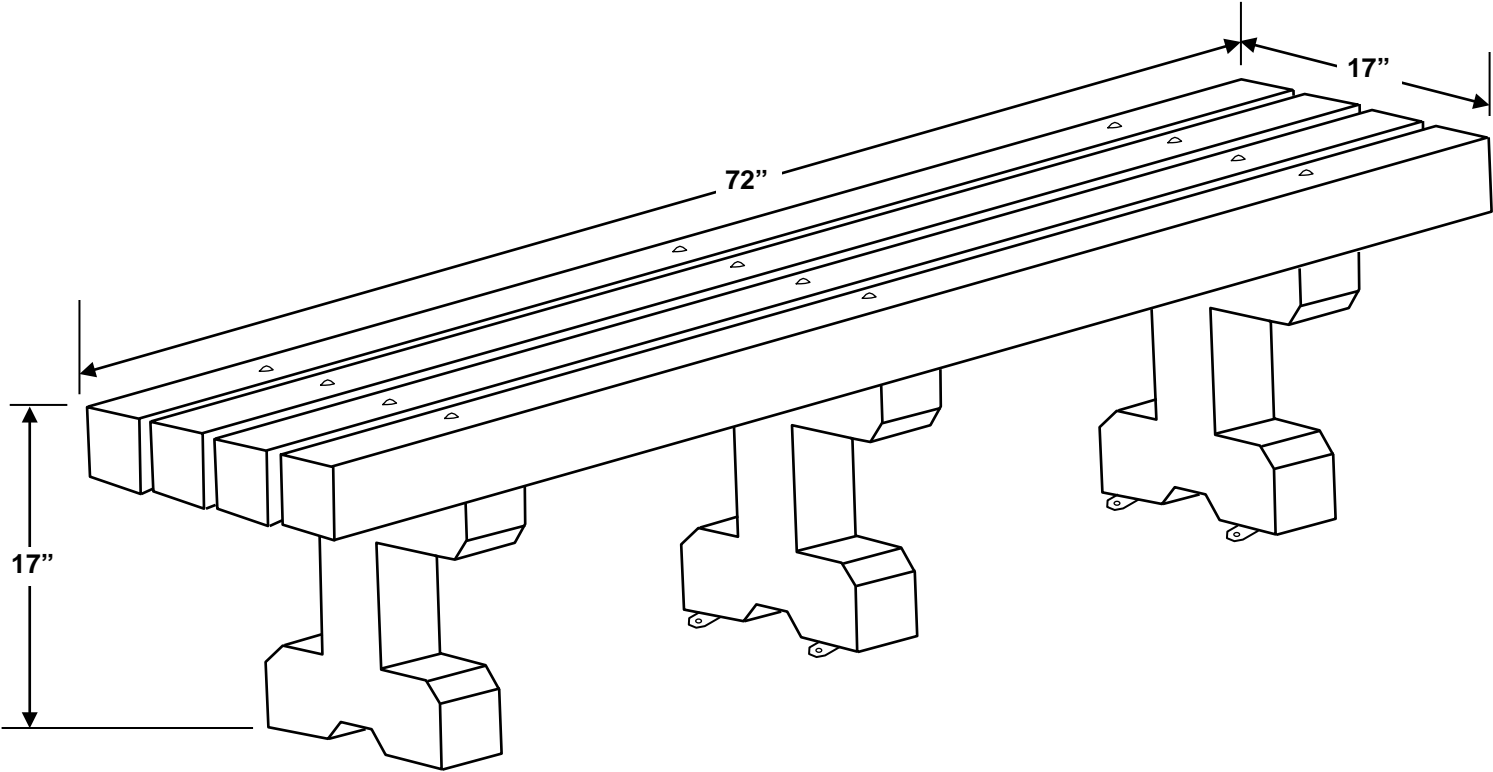

6' Dura Bench

NOTE: All measurements are approximate. Size will vary from production run to production run due to variations in raw material. Sizes are also slightly different between colored items and black.

6' Inground Dura Bench

NOTE: All measurements are approximate. Size will vary from production run to production run due to variations in raw material. Sizes are also slightly different between colored items and black.

160 – 6' Dura Bench

NOTE: All measurements are approximate. Size will vary from production run to production run due to variations in raw material. Sizes are also slightly different between colored items and black.