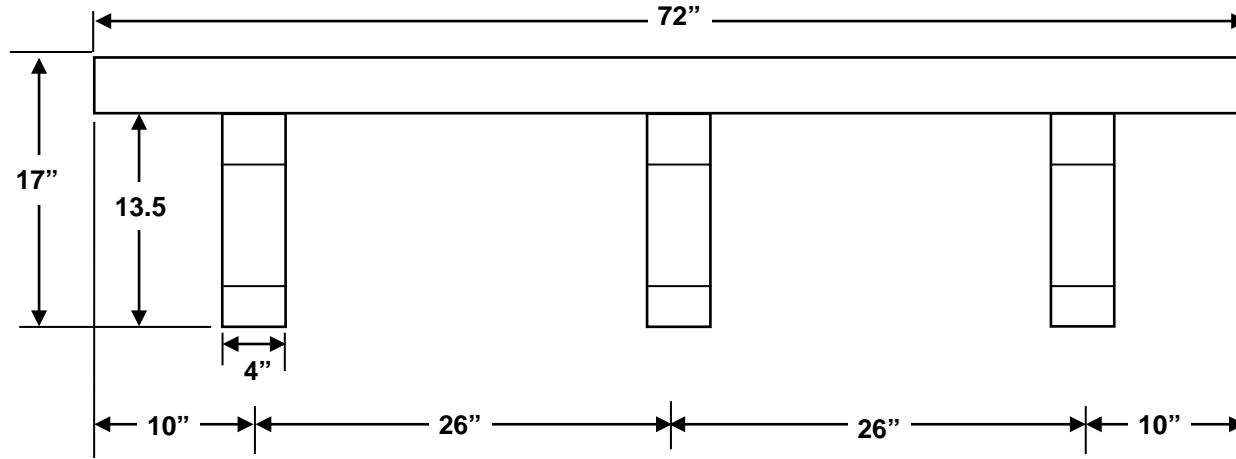

6' Dura Bench

NOTE: All measurements are approximate. Size will vary from production run to production run due to variations in raw material. Sizes are also slightly different between colored items and black.

6' Inground Dura Bench

NOTE: All measurements are approximate. Size will vary from production run to production run due to variations in raw material. Sizes are also slightly different between colored items and black.

160 – 6' Dura Bench

NOTE: All measurements are approximate. Size will vary from production run to production run due to variations in raw material. Sizes are also slightly different between colored items and black.