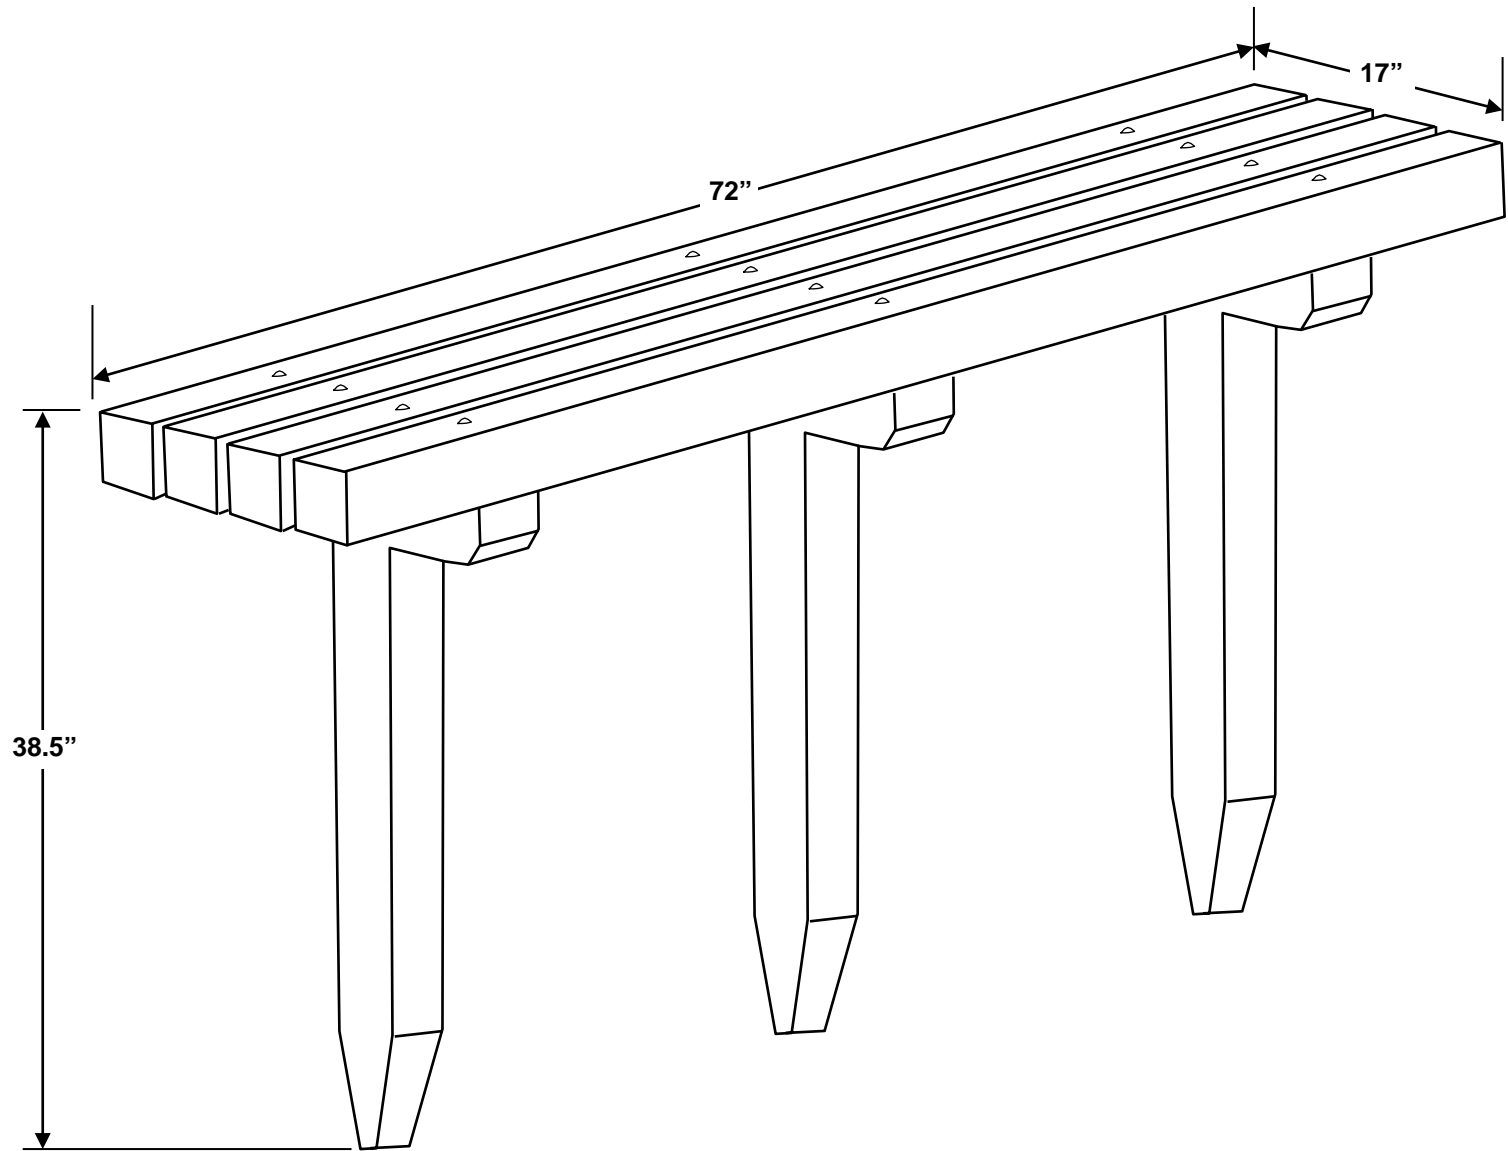

6' Dura Bench

NOTE: All measurements are approximate. Size will vary from production run to production run due to variations in raw material. Sizes are also slightly different between colored items and black.

6' Inground Dura Bench

NOTE: All measurements are approximate. Size will vary from production run to production run due to variations in raw material. Sizes are also slightly different between colored items and black.

160 – 6' Dura Bench

NOTE: All measurements are approximate. Size will vary from production run to production run due to variations in raw material. Sizes are also slightly different between colored items and black.