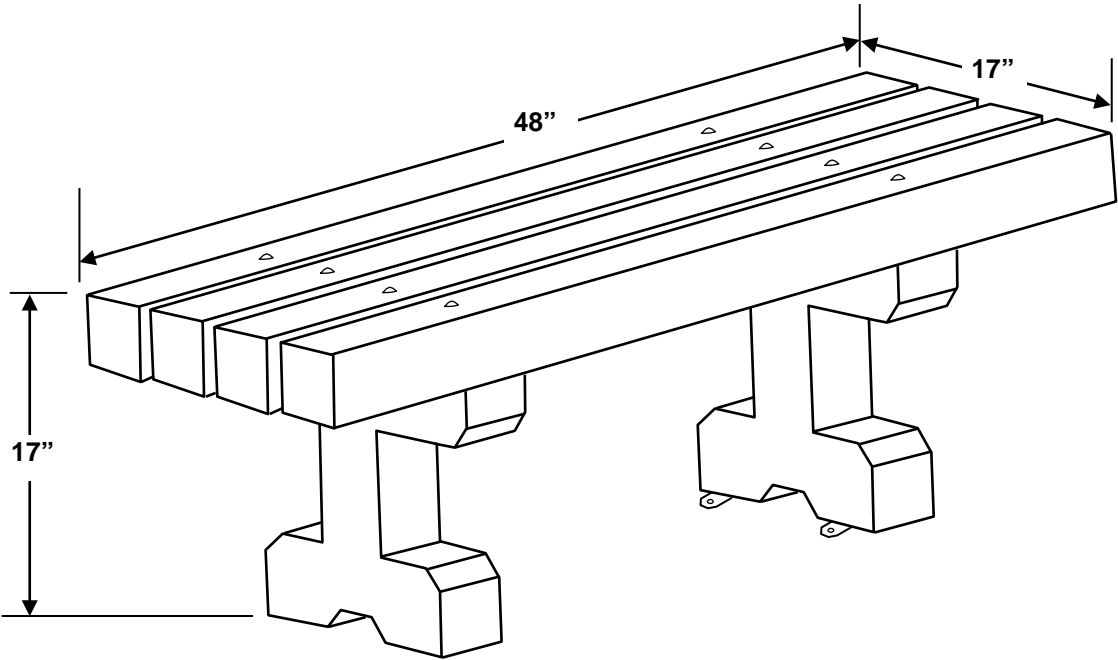

4' Dura Bench

NOTE: All measurements are approximate. Size will vary from production run to production run due to variations in raw material. Sizes are also slightly different between colored items and black.

4' Inground Dura Bench

NOTE: All measurements are approximate. Size will vary from production run to production run due to variations in raw material. Sizes are also slightly different between colored items and black.

140 – 4' Dura Bench

NOTE: All measurements are approximate. Size will vary from production run to production run due to variations in raw material. Sizes are also slightly different between colored items and black.