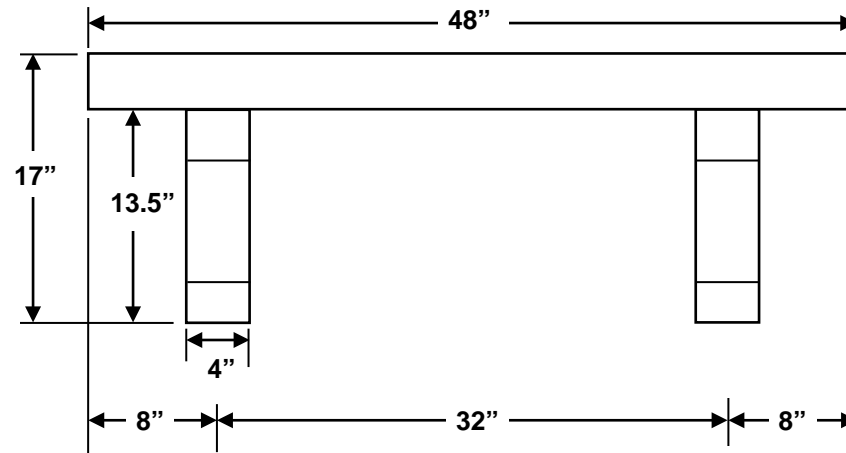

4' Dura Bench

NOTE: All measurements are approximate. Size will vary from production run to production run due to variations in raw material. Sizes are also slightly different between colored items and black.

4' Inground Dura Bench

NOTE: All measurements are approximate. Size will vary from production run to production run due to variations in raw material. Sizes are also slightly different between colored items and black.

140 – 4' Dura Bench

NOTE: All measurements are approximate. Size will vary from production run to production run due to variations in raw material. Sizes are also slightly different between colored items and black.