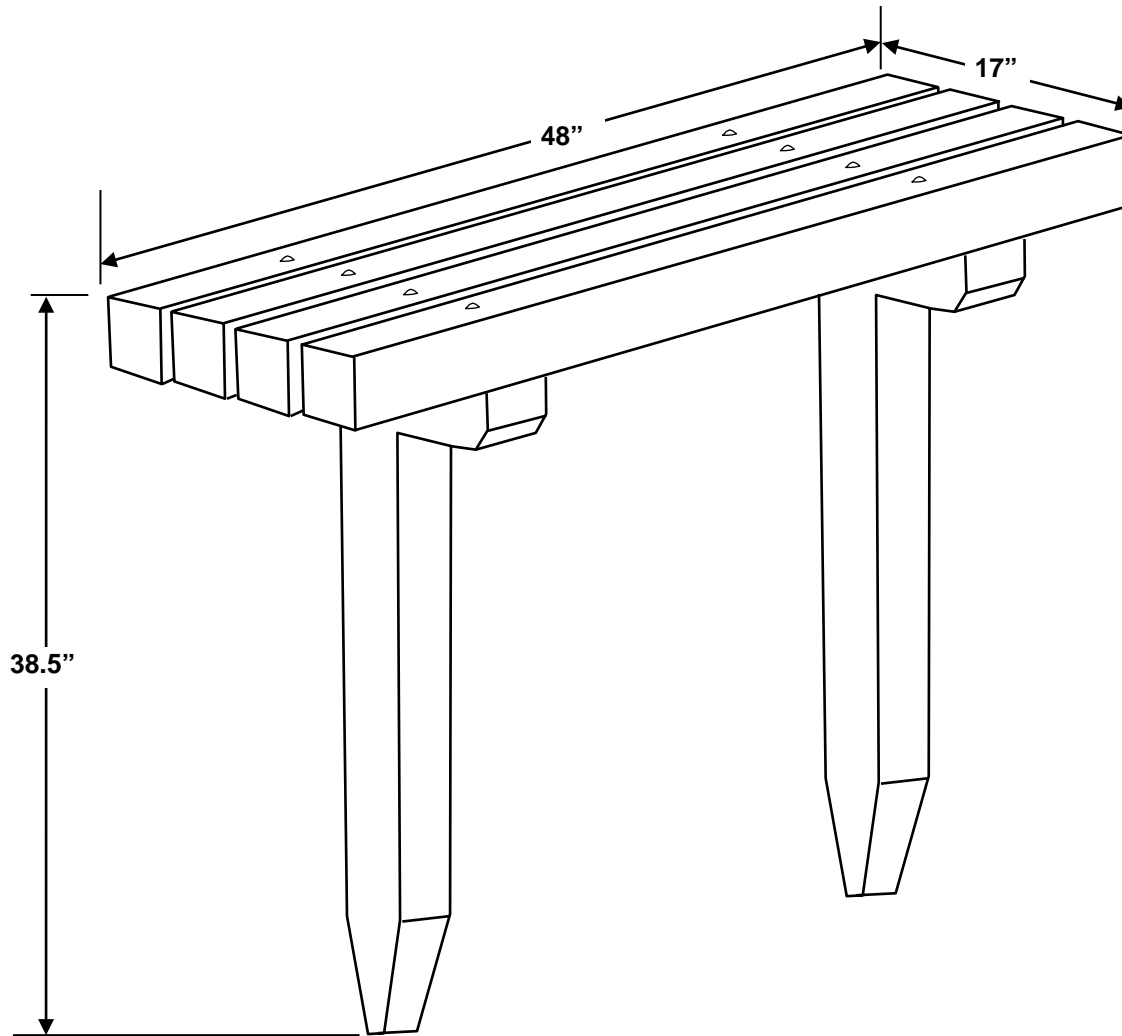

4' Dura Bench

NOTE: All measurements are approximate. Size will vary from production run to production run due to variations in raw material. Sizes are also slightly different between colored items and black.

4' Inground Dura Bench

NOTE: All measurements are approximate. Size will vary from production run to production run due to variations in raw material. Sizes are also slightly different between colored items and black.

140 – 4' Dura Bench

NOTE: All measurements are approximate. Size will vary from production run to production run due to variations in raw material. Sizes are also slightly different between colored items and black.