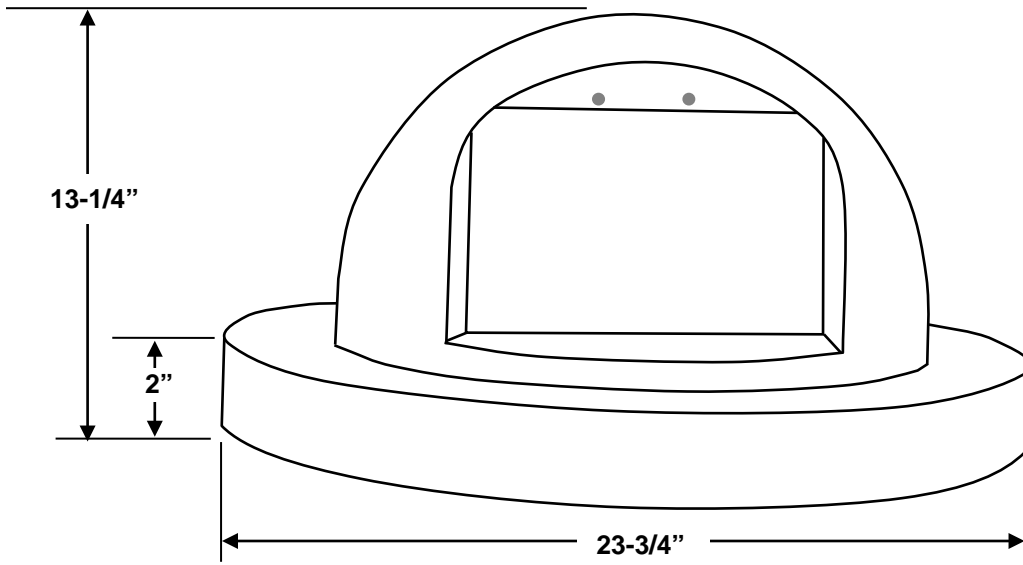

Dome Lid & Liner

NOTE: All measurements are approximate. Size will vary from production run to production run due to variations in raw material. Sizes are also slightly different between colored items and black.