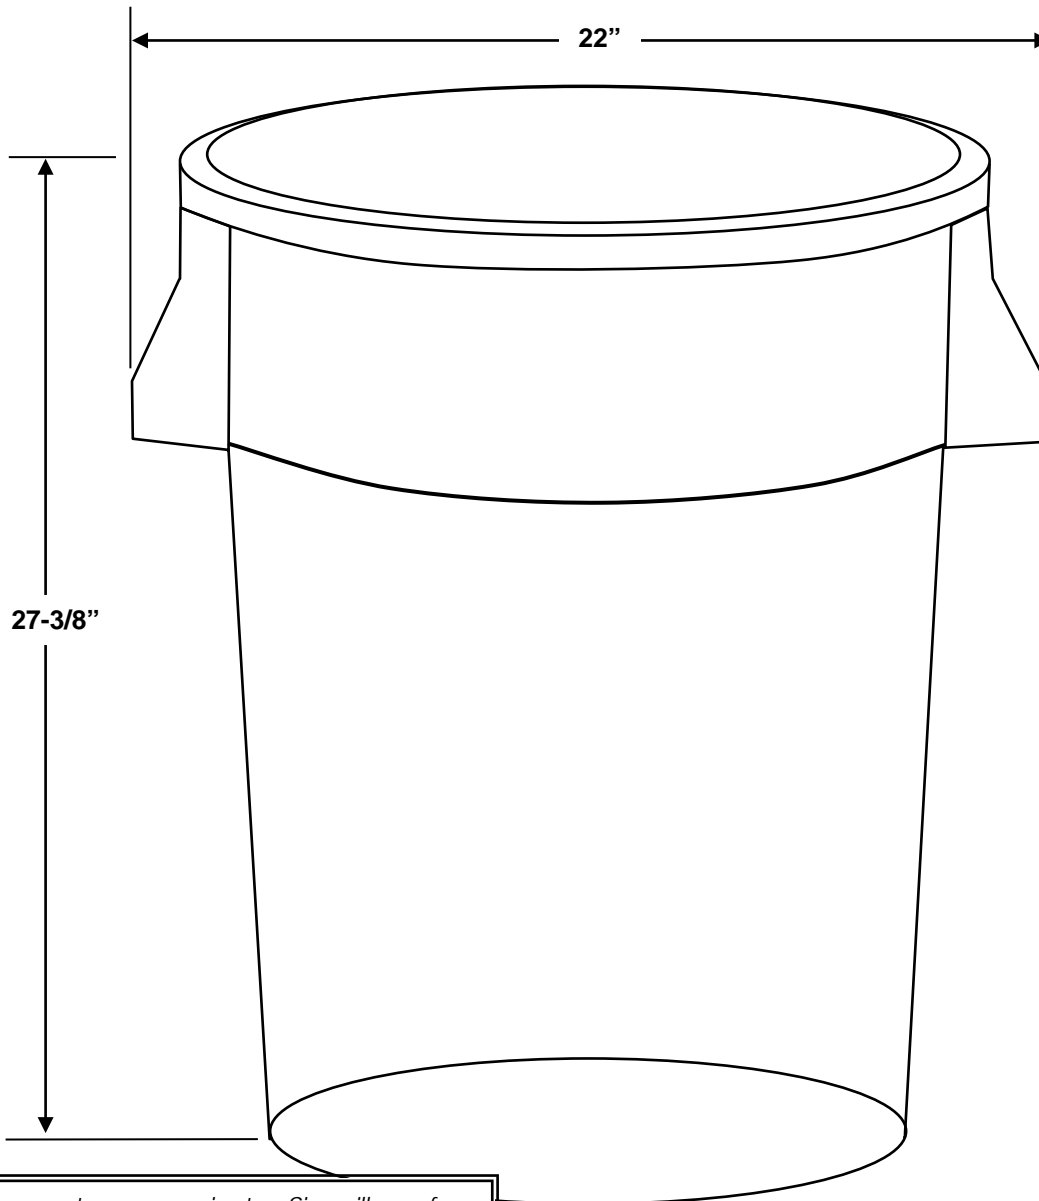

Dome Lid & Liner

NOTE: All measurements are approximate. Size will vary from production run to production run due to variations in raw material. Sizes are also slightly different between colored items and black.