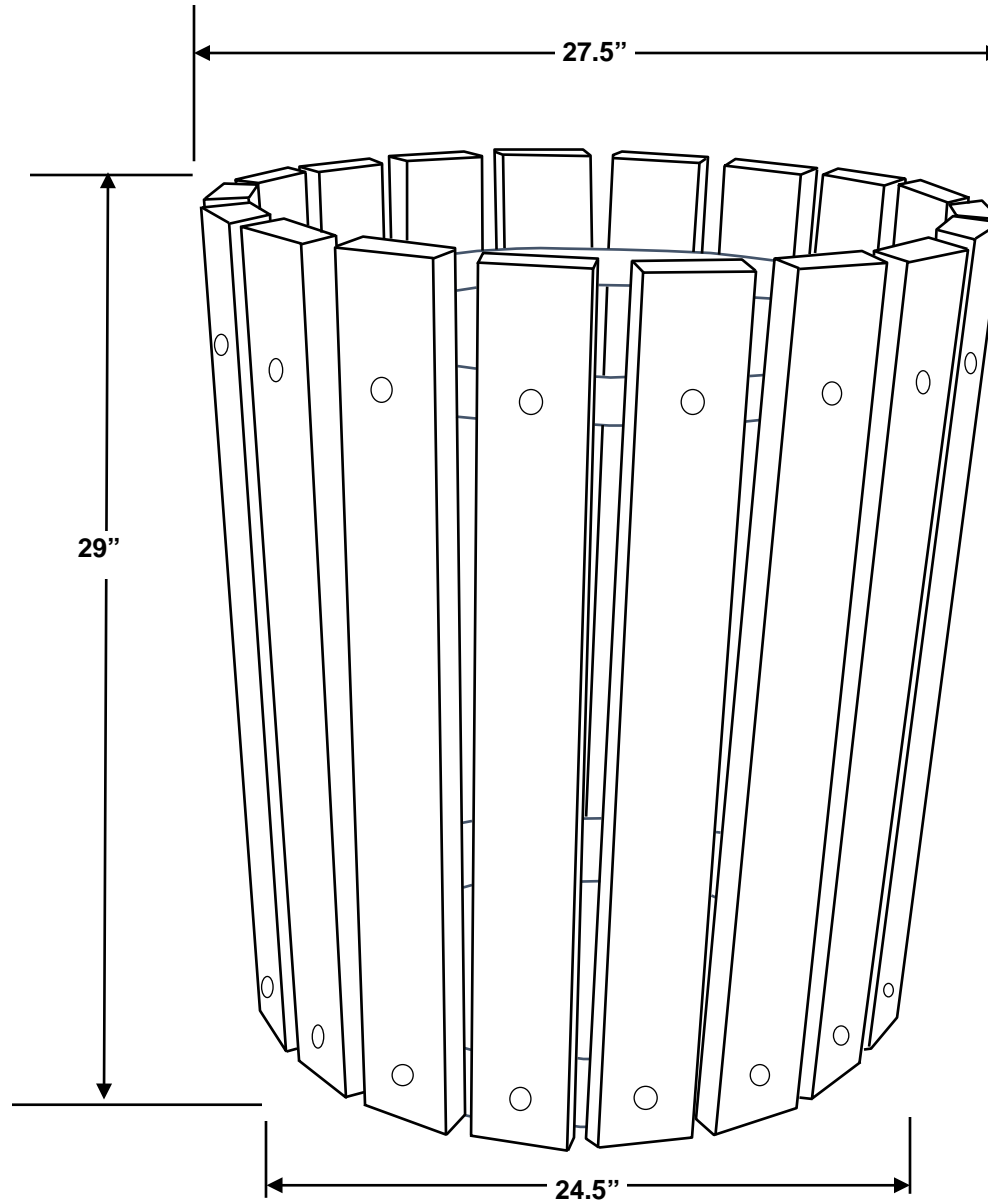

32-Gallon Trash Receptacle

NOTE: All measurements are approximate. Size will vary from production run to production run due to variations in raw material. Sizes are also slightly different between colored items and black.