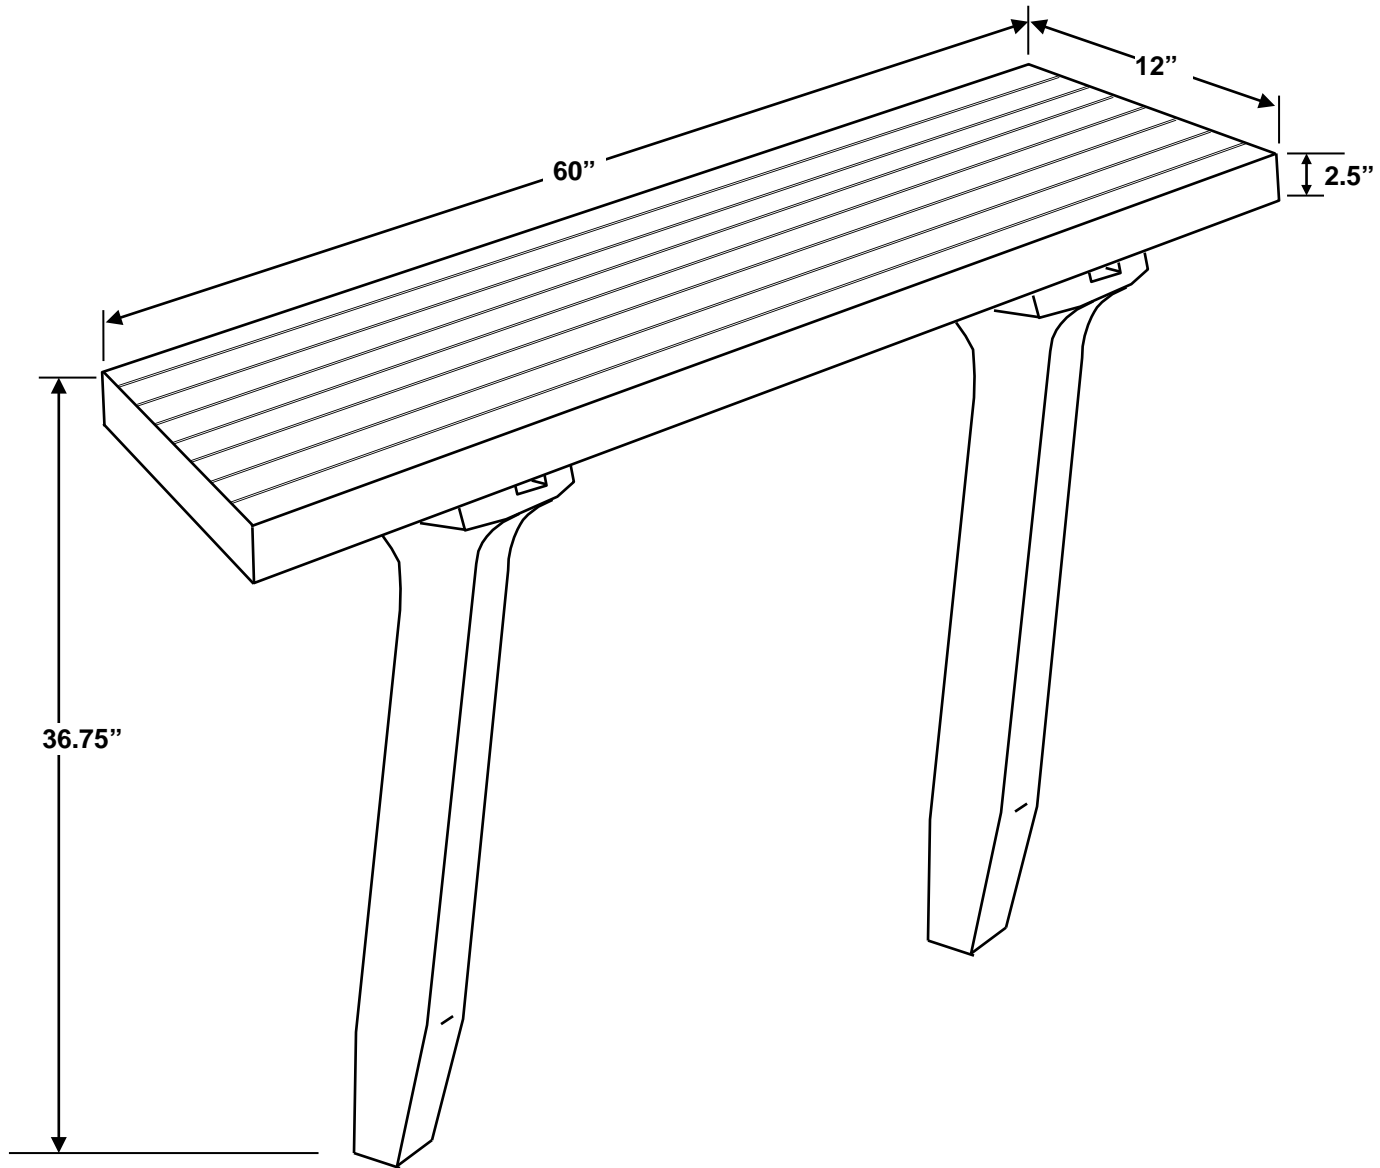

Mesa Bench (Straight)

NOTE: All measurements are approximate. Size will vary from production run to production run due to variations in raw material. Sizes are also slightly different between colored items and black.

Inground Mesa Bench (Straight)

NOTE: All measurements are approximate. Size will vary from production run to production run due to variations in raw material. Sizes are also slightly different between colored items and black.

250S – Mesa Bench (Straight)

NOTE: All measurements are approximate. Size will vary from production run to production run due to variations in raw material. Sizes are also slightly different between colored items and black.