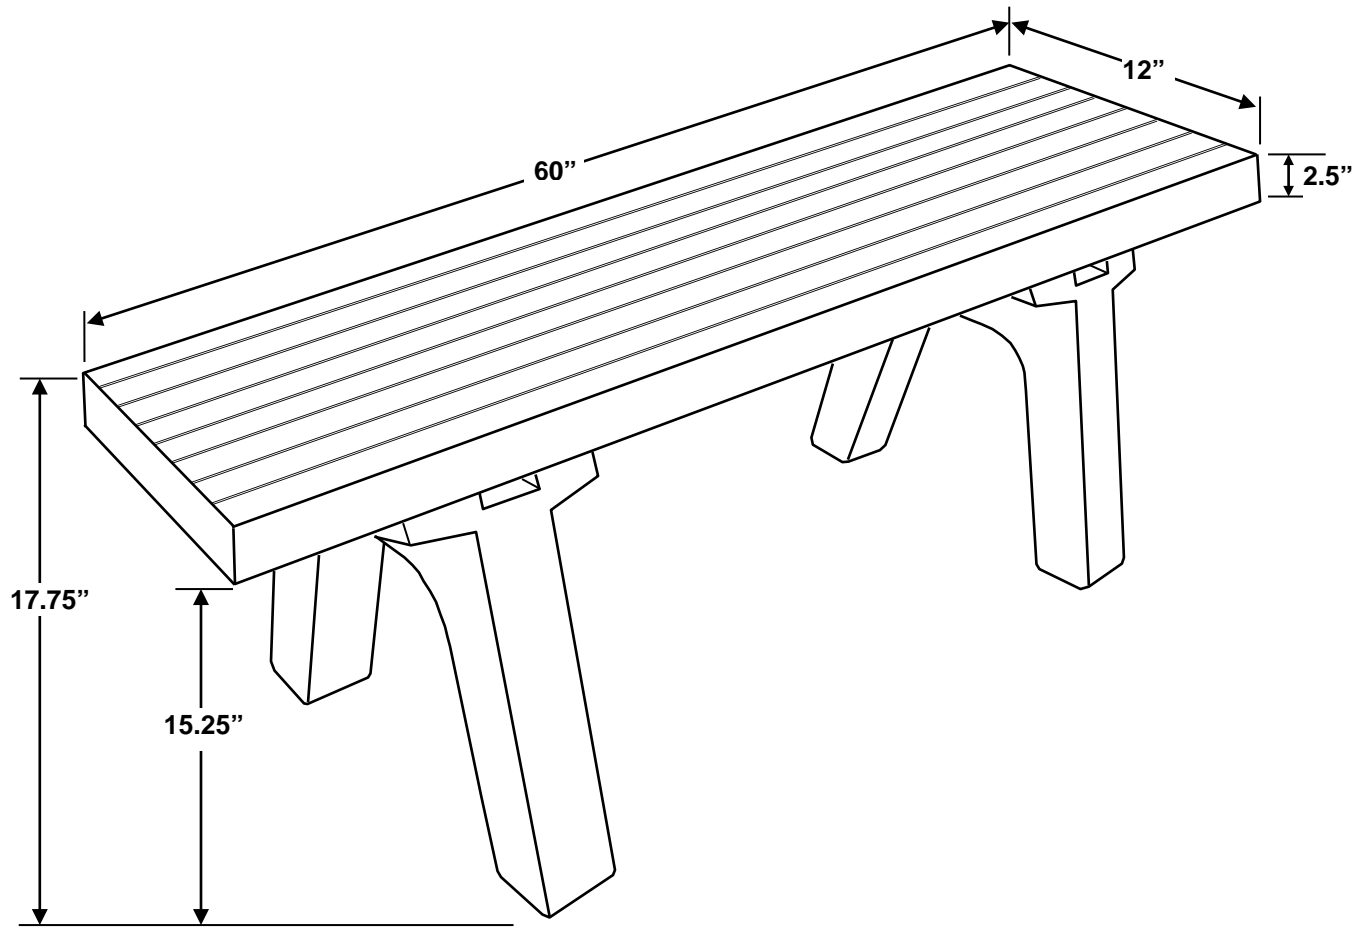

Mesa Bench (Straight)

NOTE: All measurements are approximate. Size will vary from production run to production run due to variations in raw material. Sizes are also slightly different between colored items and black.

Inground Mesa Bench (Straight)

NOTE: All measurements are approximate. Size will vary from production run to production run due to variations in raw material. Sizes are also slightly different between colored items and black.

250S – Mesa Bench (Straight)

NOTE: All measurements are approximate. Size will vary from production run to production run due to variations in raw material. Sizes are also slightly different between colored items and black.