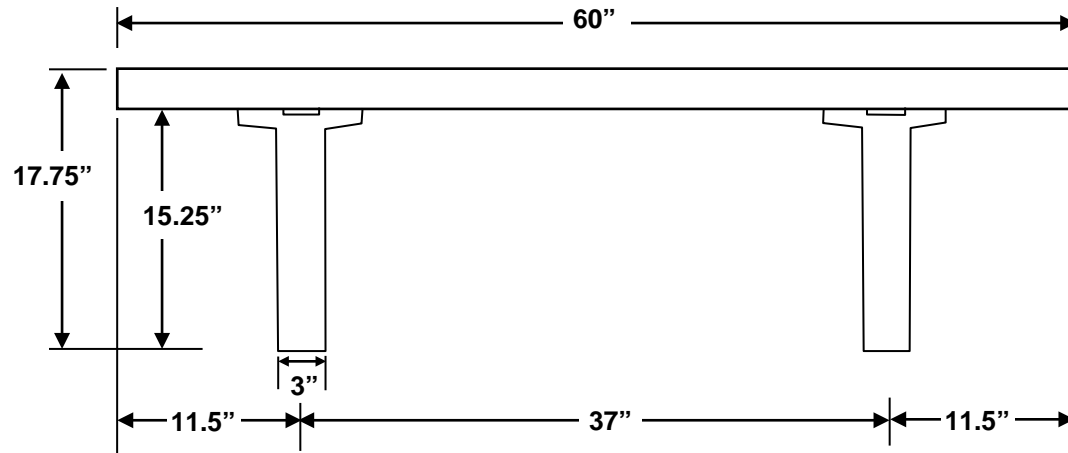

Mesa Bench (Straight)

NOTE: All measurements are approximate. Size will vary from production run to production run due to variations in raw material. Sizes are also slightly different between colored items and black.

Inground Mesa Bench (Straight)

NOTE: All measurements are approximate. Size will vary from production run to production run due to variations in raw material. Sizes are also slightly different between colored items and black.

250S – Mesa Bench (Straight)

NOTE: All measurements are approximate. Size will vary from production run to production run due to variations in raw material. Sizes are also slightly different between colored items and black.