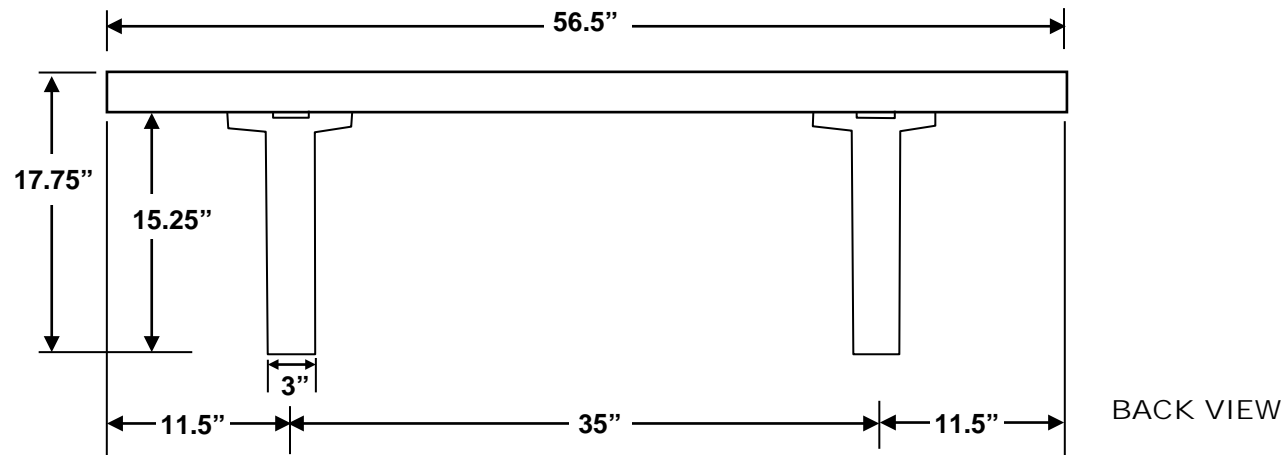

Mesa Bench (Curved)

NOTE: All measurements are approximate. Size will vary from production run to production run due to variations in raw material. Sizes are also slightly different between colored items and black.

Inground Mesa Bench (Curved)

NOTE: All measurements are approximate. Size will vary from production run to production run due to variations in raw material. Sizes are also slightly different between colored items and black.

250C – Mesa Bench (Curved)

NOTE: All measurements are approximate. Size will vary from production run to production run due to variations in raw material. Sizes are also slightly different between colored items and black.