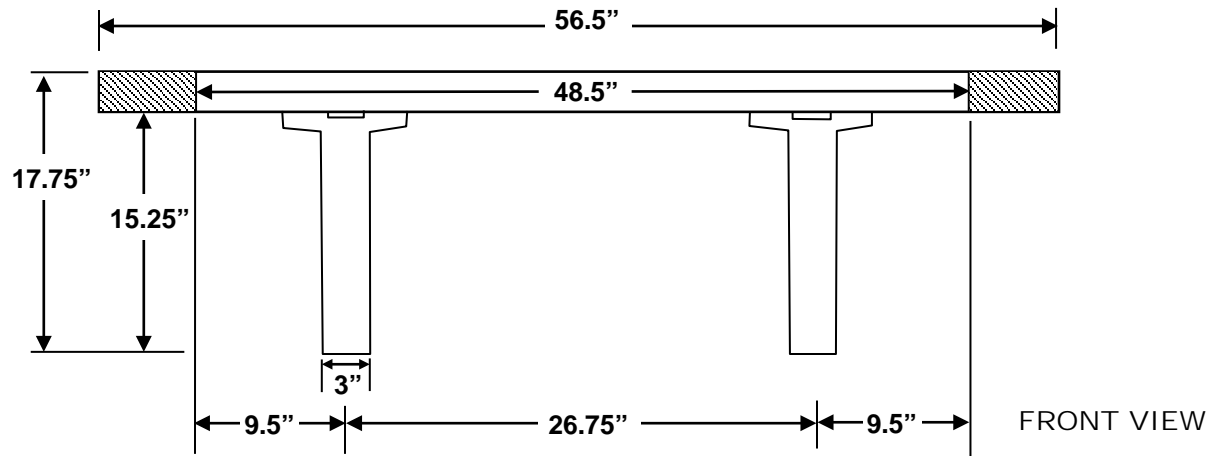

Mesa Bench (Curved)

NOTE: All measurements are approximate. Size will vary from production run to production run due to variations in raw material. Sizes are also slightly different between colored items and black.

Inground Mesa Bench (Curved)

NOTE: All measurements are approximate. Size will vary from production run to production run due to variations in raw material. Sizes are also slightly different between colored items and black.

250C – Mesa Bench (Curved)

NOTE: All measurements are approximate. Size will vary from production run to production run due to variations in raw material. Sizes are also slightly different between colored items and black.