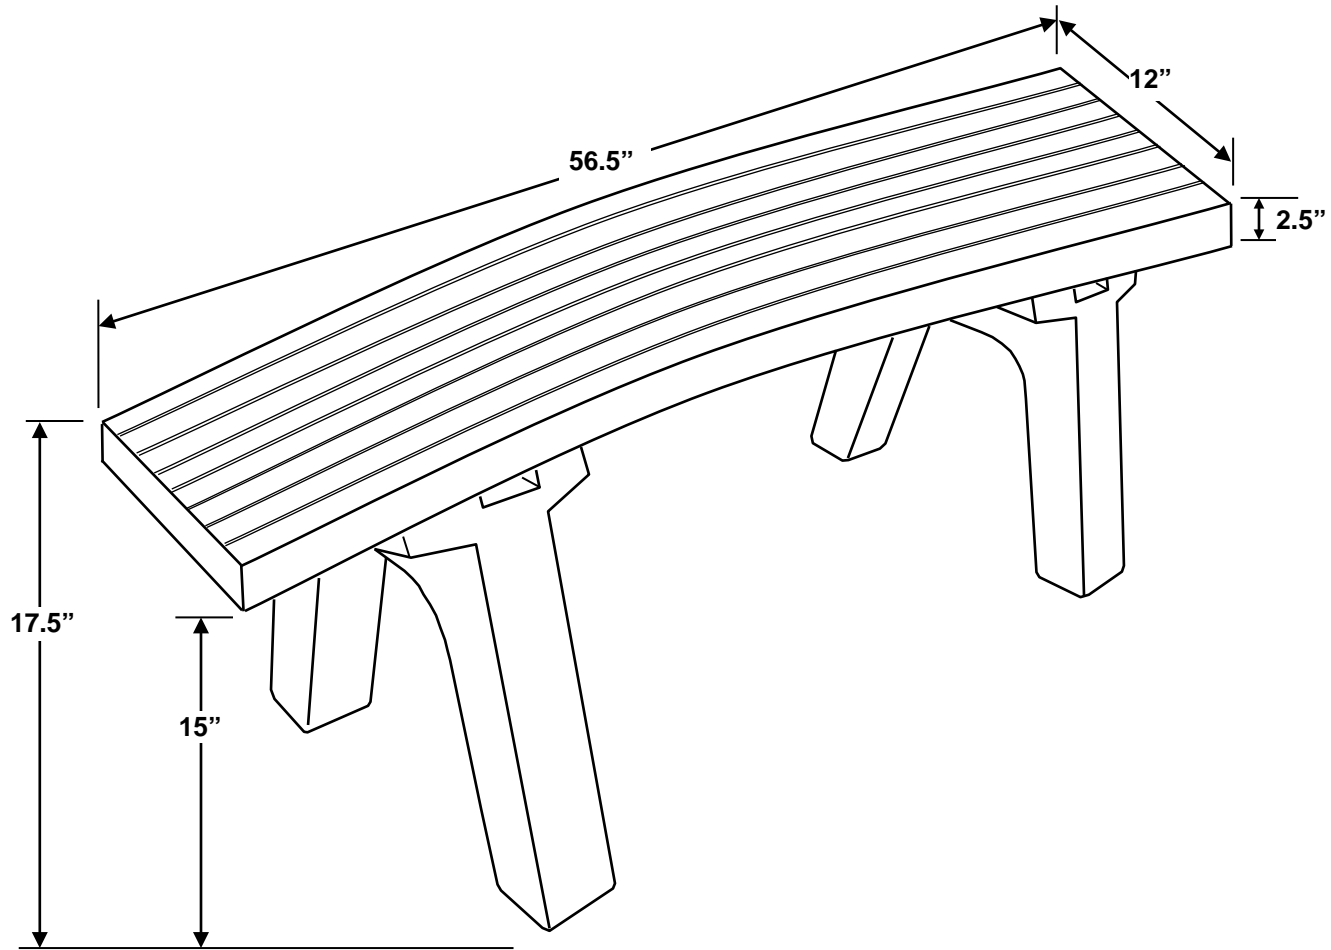

Mesa Bench (Curved)

NOTE: All measurements are approximate. Size will vary from production run to production run due to variations in raw material. Sizes are also slightly different between colored items and black.

Inground Mesa Bench (Curved)

NOTE: All measurements are approximate. Size will vary from production run to production run due to variations in raw material. Sizes are also slightly different between colored items and black.

250C – Mesa Bench (Curved)

NOTE: All measurements are approximate. Size will vary from production run to production run due to variations in raw material. Sizes are also slightly different between colored items and black.