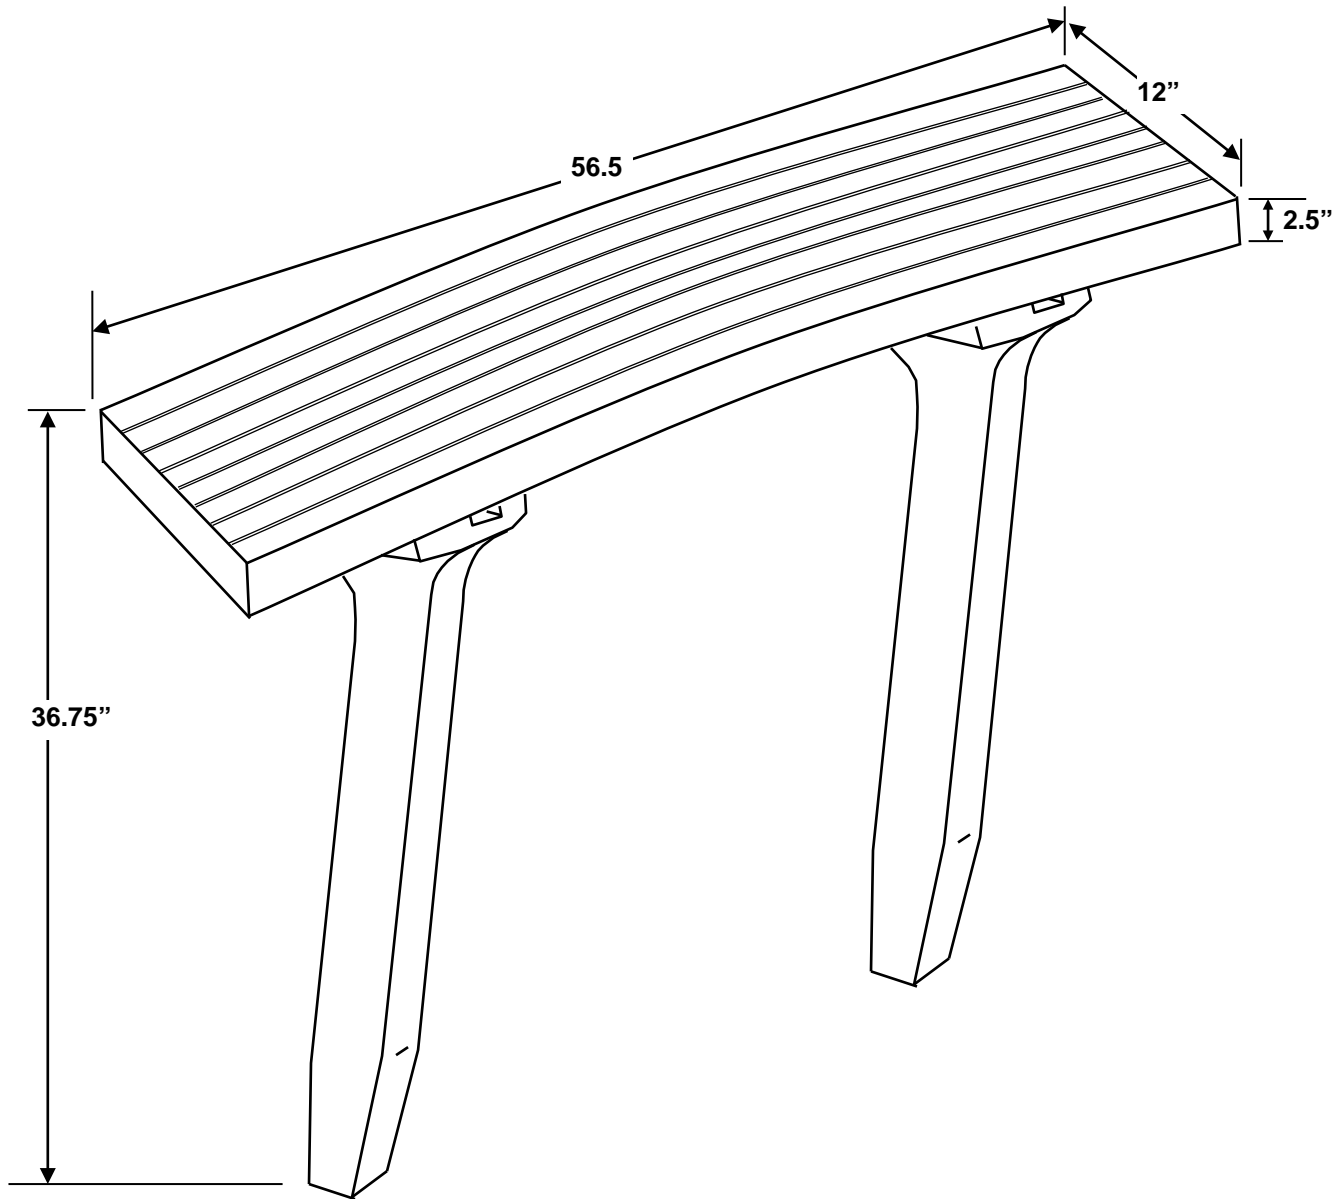

Mesa Bench (Curved)

NOTE: All measurements are approximate. Size will vary from production run to production run due to variations in raw material. Sizes are also slightly different between colored items and black.

Inground Mesa Bench (Curved)

NOTE: All measurements are approximate. Size will vary from production run to production run due to variations in raw material. Sizes are also slightly different between colored items and black.

250C – Mesa Bench (Curved)

NOTE: All measurements are approximate. Size will vary from production run to production run due to variations in raw material. Sizes are also slightly different between colored items and black.