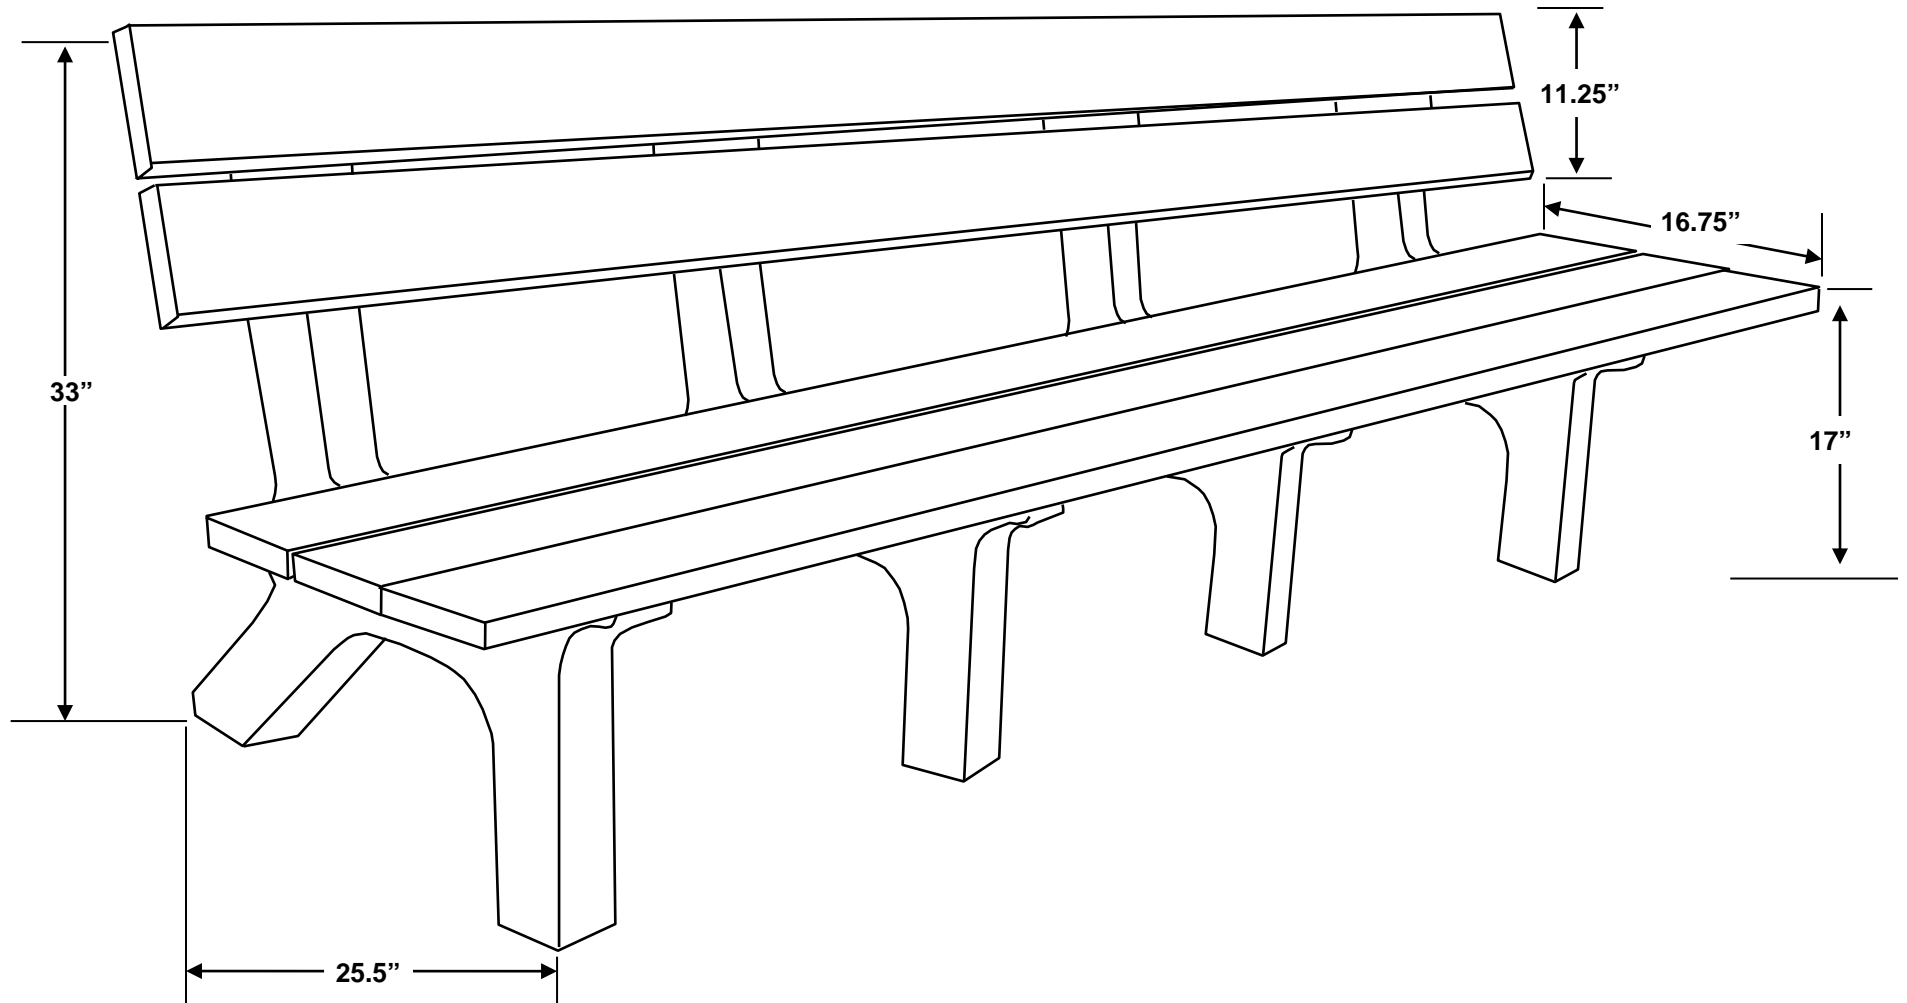

8-Ft. Rock Island Bench

NOTE: All measurements are approximate. Size will vary from production run to production run due to variations in raw material. Sizes are also slightly different between colored items and black.

8-Ft. Inground Rock Island Bench

NOTE: All measurements are approximate. Size will vary from production run to production run due to variations in raw material. Sizes are also slightly different between colored items and black.

580 – 8' Portable Rock Island Bench

NOTE: All measurements are approximate. Size will vary from production run to production run due to variations in raw material. Sizes are also slightly different between colored items and black.