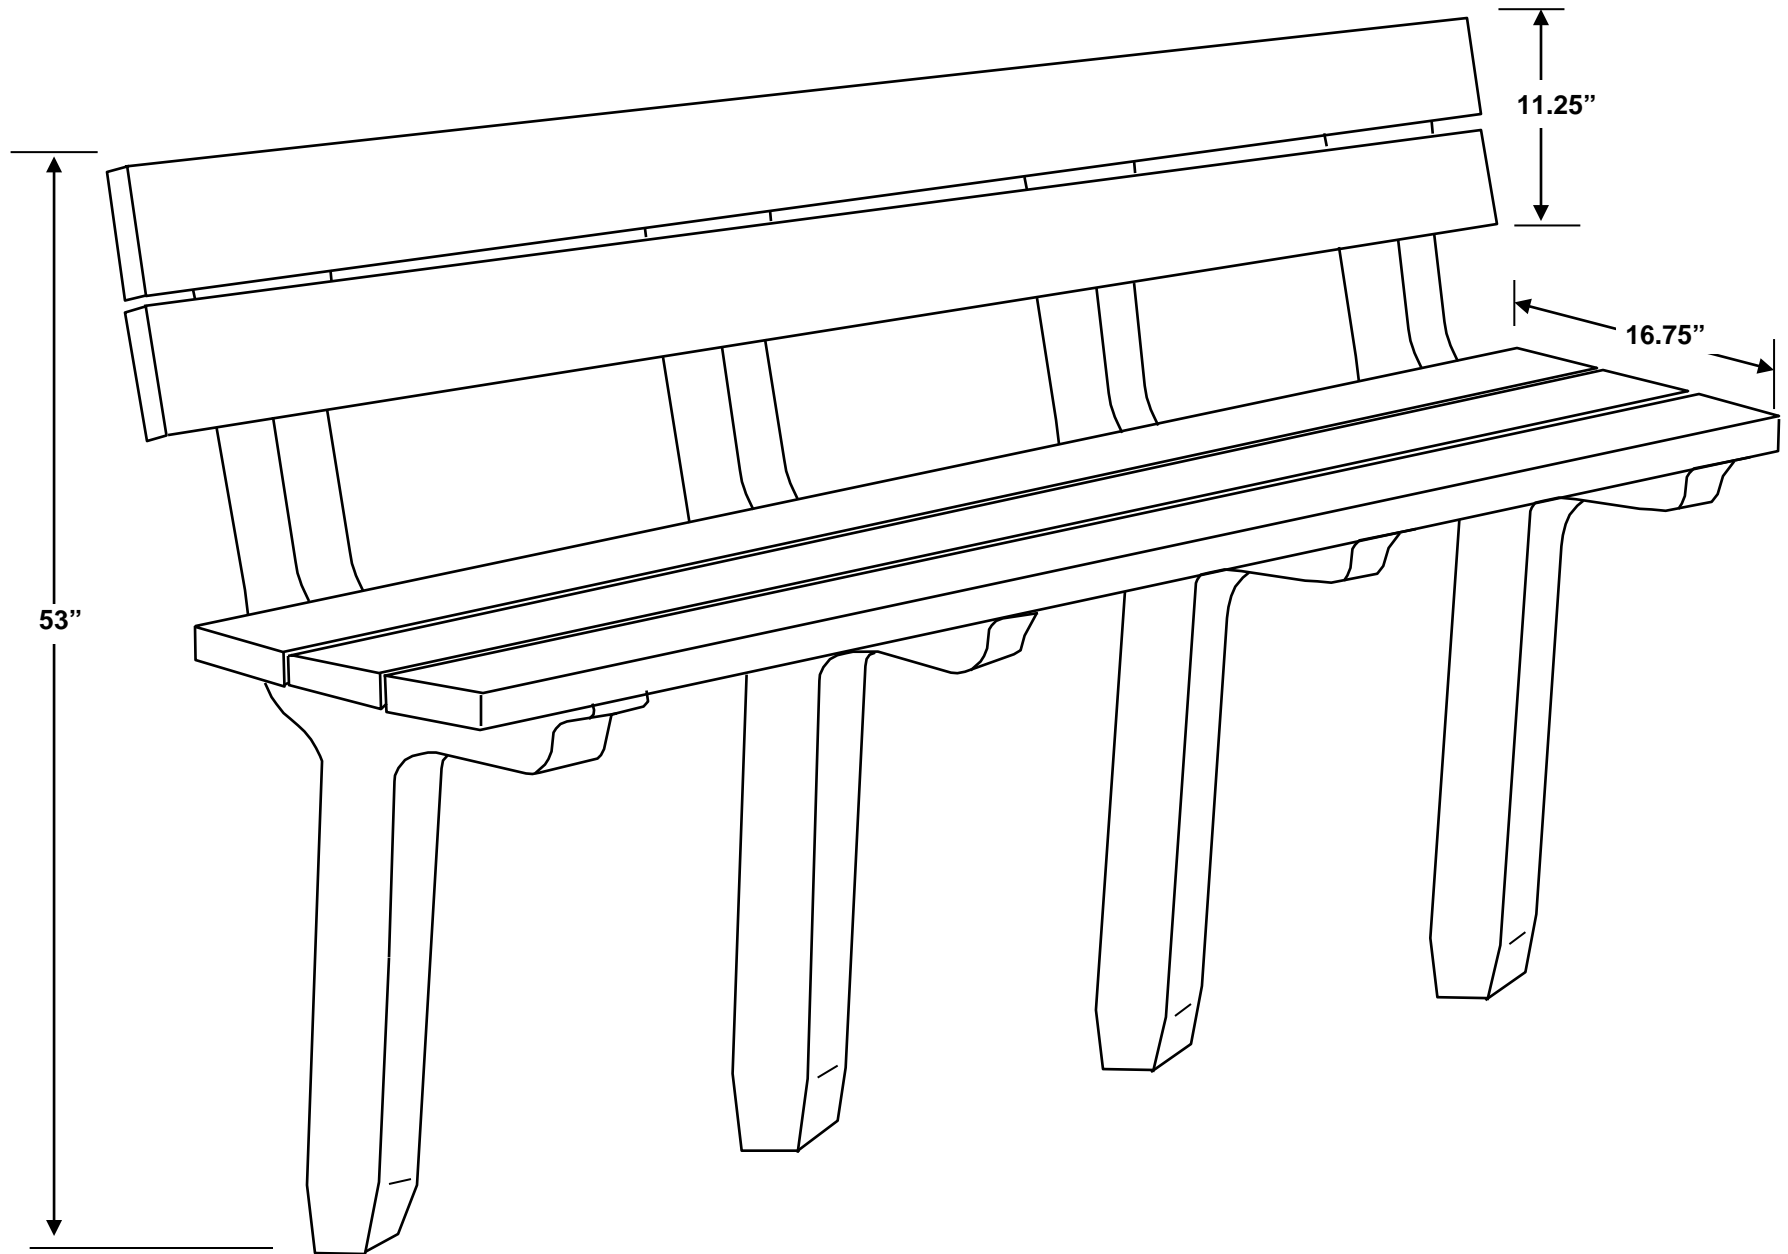

8-Ft. Rock Island Bench

NOTE: All measurements are approximate. Size will vary from production run to production run due to variations in raw material. Sizes are also slightly different between colored items and black.

8-Ft. Inground Rock Island Bench

NOTE: All measurements are approximate. Size will vary from production run to production run due to variations in raw material. Sizes are also slightly different between colored items and black.

580 – 8' Portable Rock Island Bench

NOTE: All measurements are approximate. Size will vary from production run to production run due to variations in raw material. Sizes are also slightly different between colored items and black.