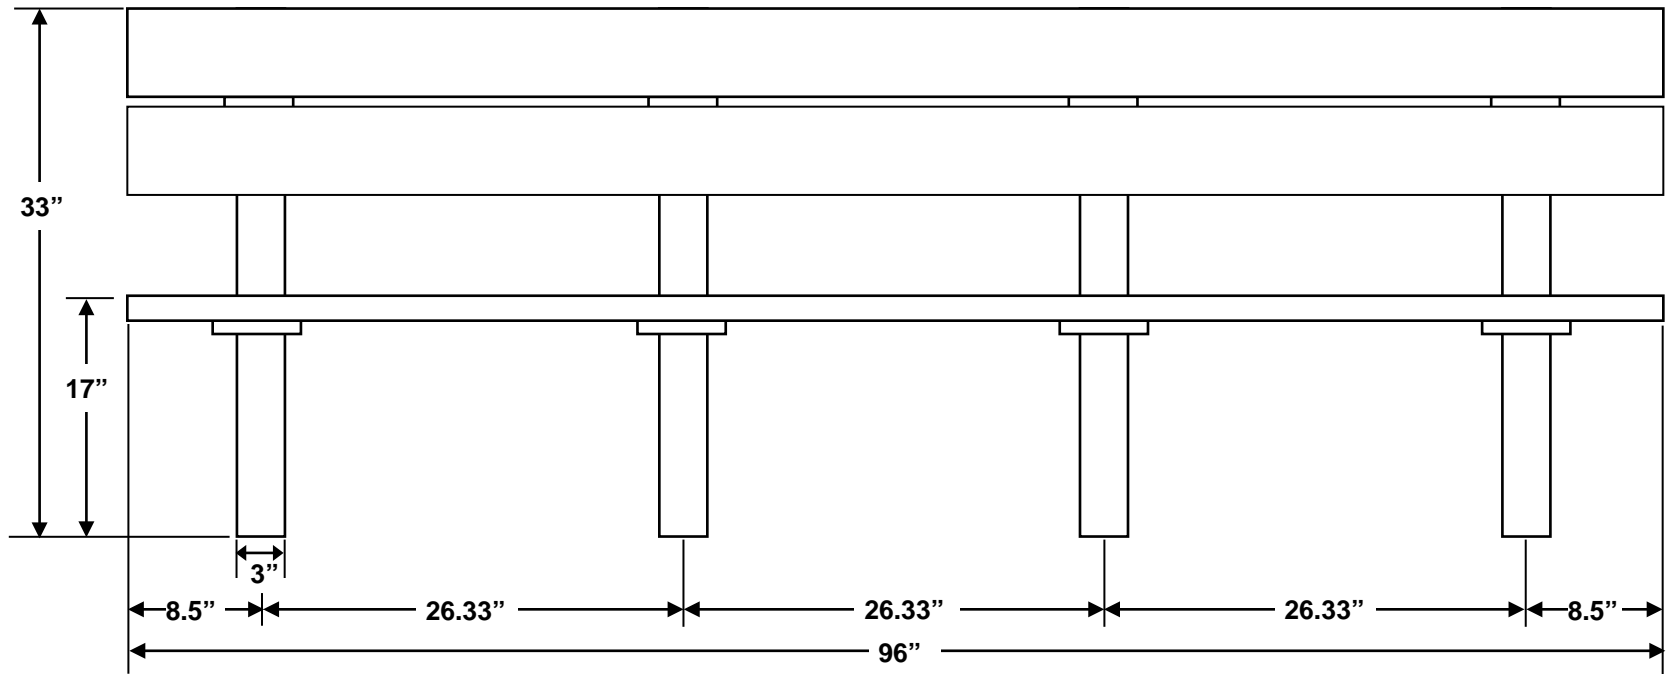

8-Ft. Rock Island Bench

NOTE: All measurements are approximate. Size will vary from production run to production run due to variations in raw material. Sizes are also slightly different between colored items and black.

8-Ft. Inground Rock Island Bench

NOTE: All measurements are approximate. Size will vary from production run to production run due to variations in raw material. Sizes are also slightly different between colored items and black.

580 – 8' Portable Rock Island Bench

NOTE: All measurements are approximate. Size will vary from production run to production run due to variations in raw material. Sizes are also slightly different between colored items and black.