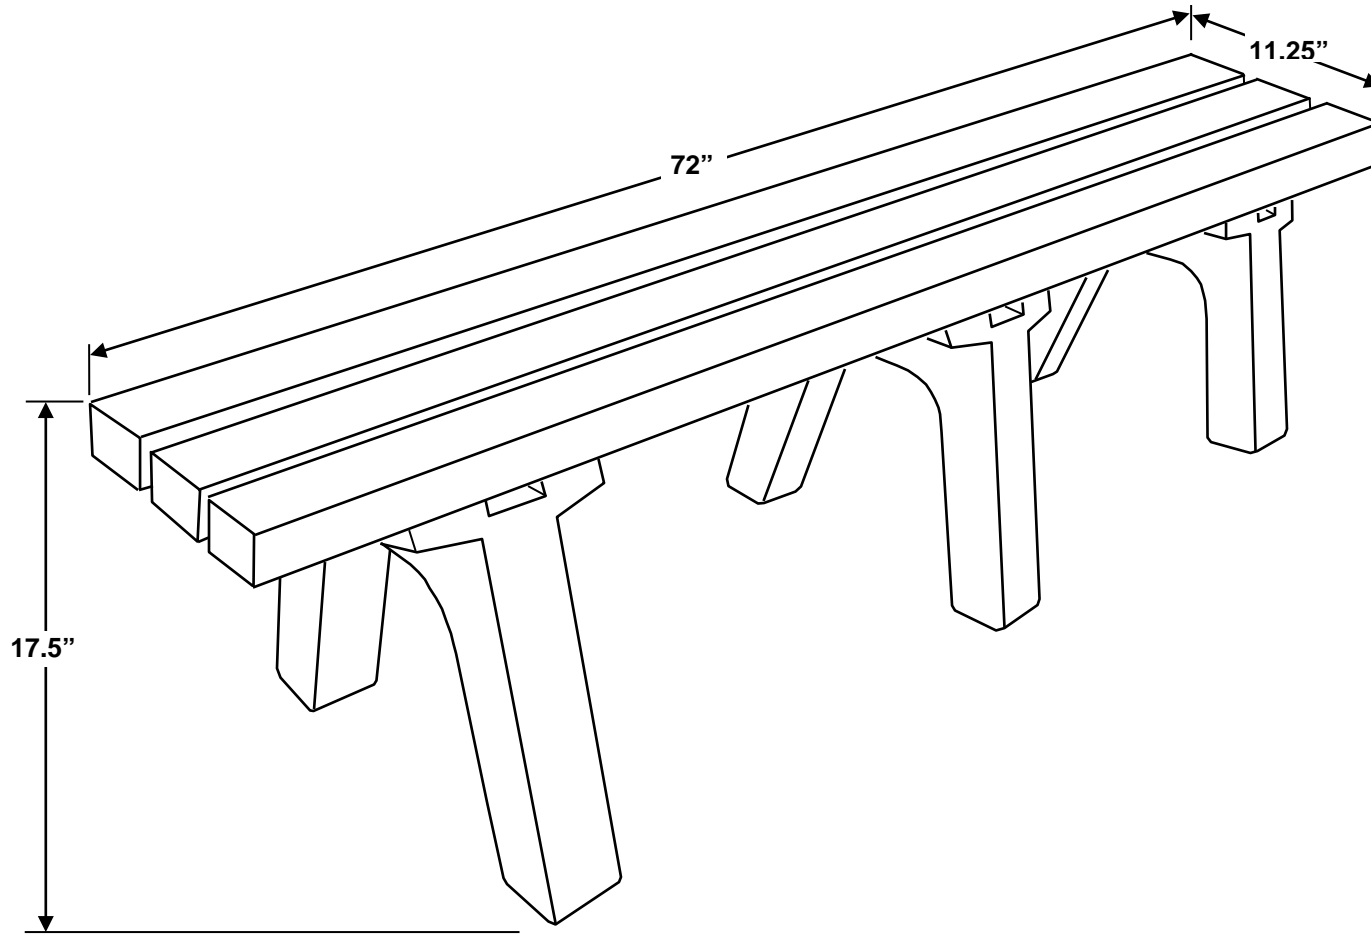

6' Trail Bench

NOTE: All measurements are approximate. Size will vary from production run to production run due to variations in raw material. Sizes are also slightly different between colored items and black.

6' Inground Trail Bench

NOTE: All measurements are approximate. Size will vary from production run to production run due to variations in raw material. Sizes are also slightly different between colored items and black.

260 – 6' Trail Bench

NOTE: All measurements are approximate. Size will vary from production run to production run due to variations in raw material. Sizes are also slightly different between colored items and black.