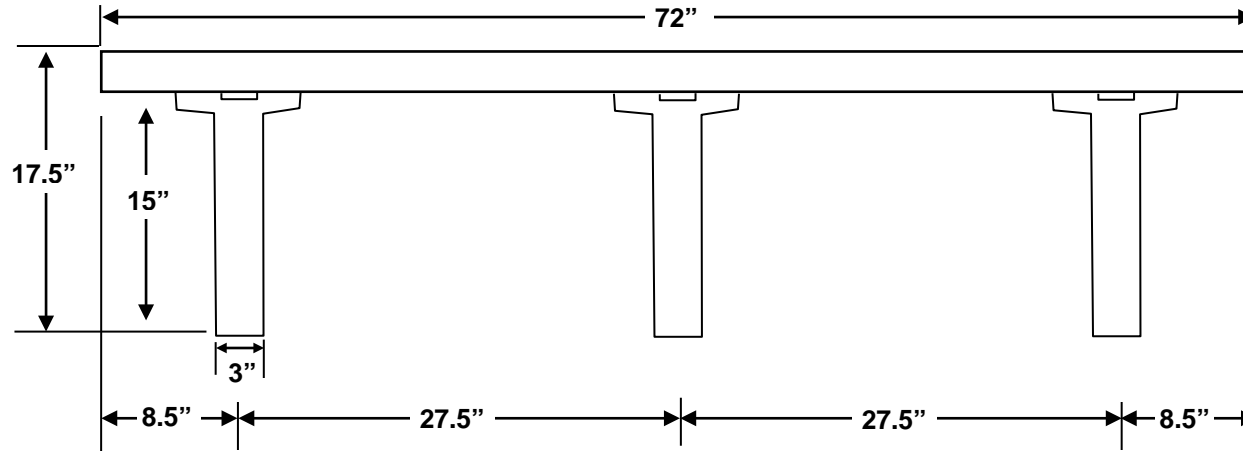

6' Trail Bench

NOTE: All measurements are approximate. Size will vary from production run to production run due to variations in raw material. Sizes are also slightly different between colored items and black.

6' Inground Trail Bench

NOTE: All measurements are approximate. Size will vary from production run to production run due to variations in raw material. Sizes are also slightly different between colored items and black.

260 – 6' Trail Bench

NOTE: All measurements are approximate. Size will vary from production run to production run due to variations in raw material. Sizes are also slightly different between colored items and black.