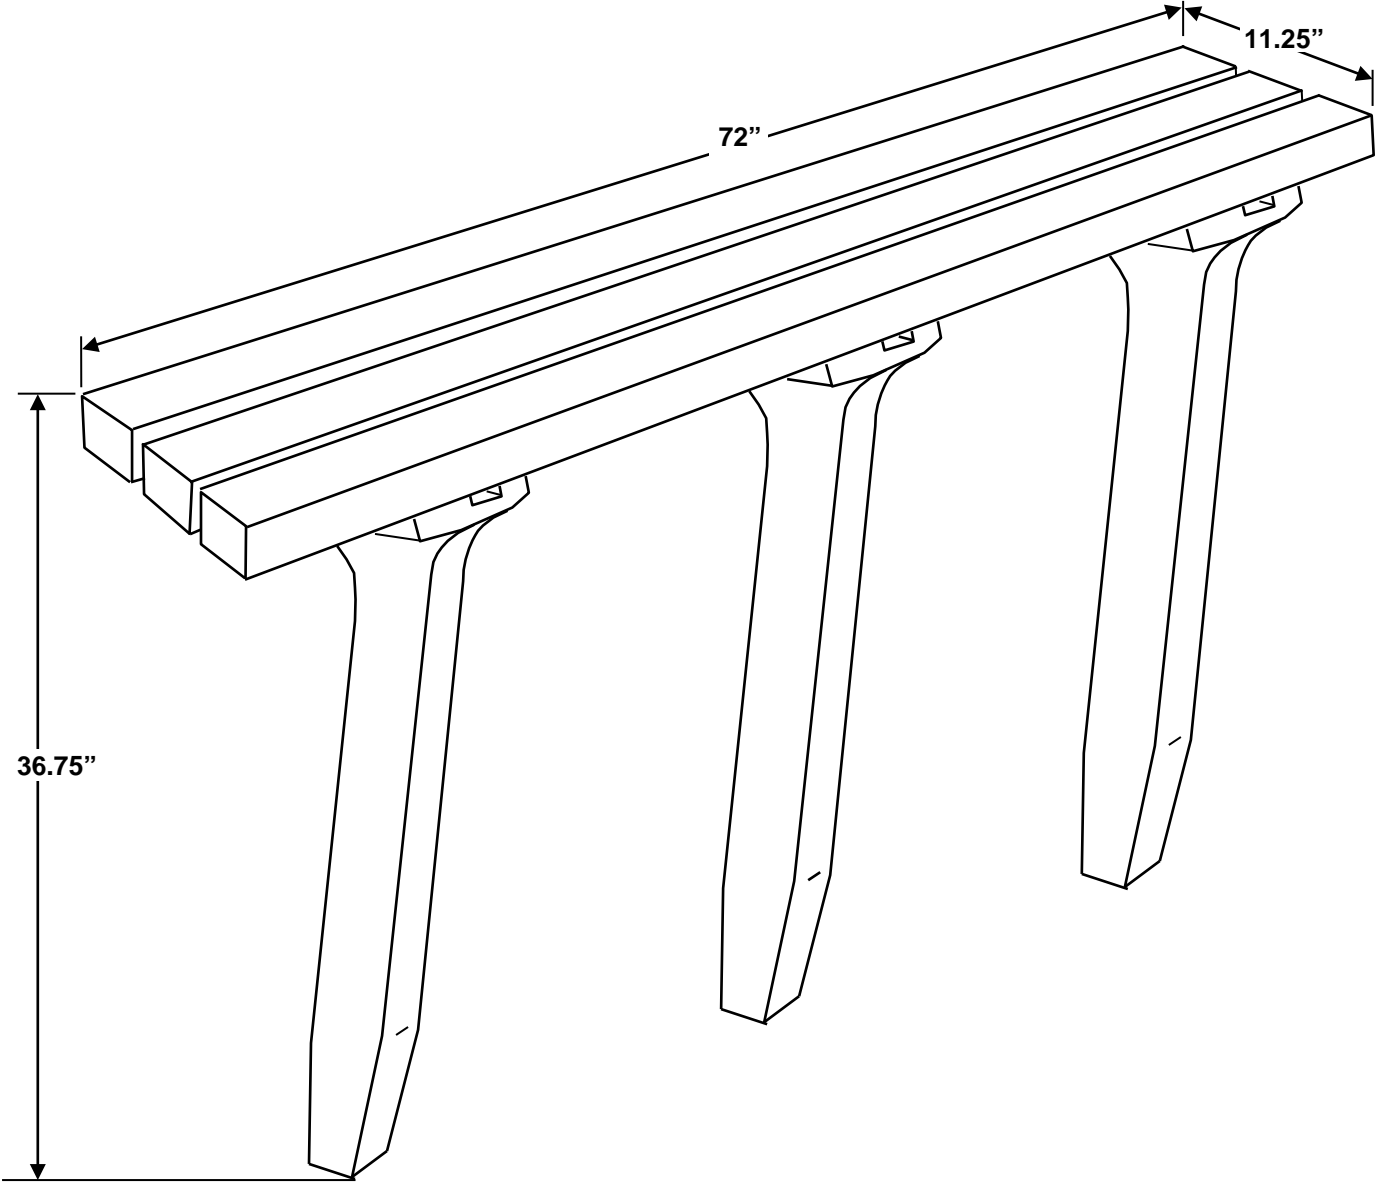

6' Trail Bench

NOTE: All measurements are approximate. Size will vary from production run to production run due to variations in raw material. Sizes are also slightly different between colored items and black.

6' Inground Trail Bench

NOTE: All measurements are approximate. Size will vary from production run to production run due to variations in raw material. Sizes are also slightly different between colored items and black.

260 – 6' Trail Bench

NOTE: All measurements are approximate. Size will vary from production run to production run due to variations in raw material. Sizes are also slightly different between colored items and black.