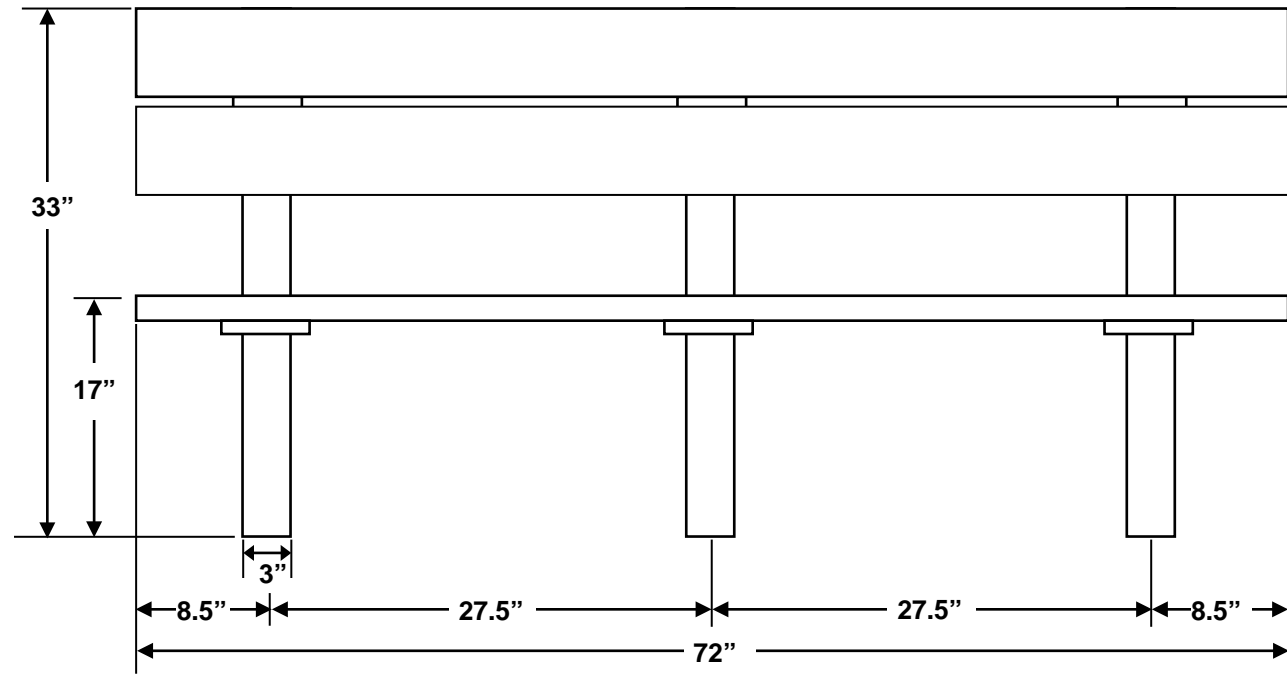

6-Ft. Rock Island Bench

NOTE: All measurements are approximate. Size will vary from production run to production run due to variations in raw material. Sizes are also slightly different between colored items and black.

6-Ft. Inground Rock Island Bench

NOTE: All measurements are approximate. Size will vary from production run to production run due to variations in raw material. Sizes are also slightly different between colored items and black.

560 – 6' Portable Rock Island Bench

NOTE: All measurements are approximate. Size will vary from production run to production run due to variations in raw material. Sizes are also slightly different between colored items and black.