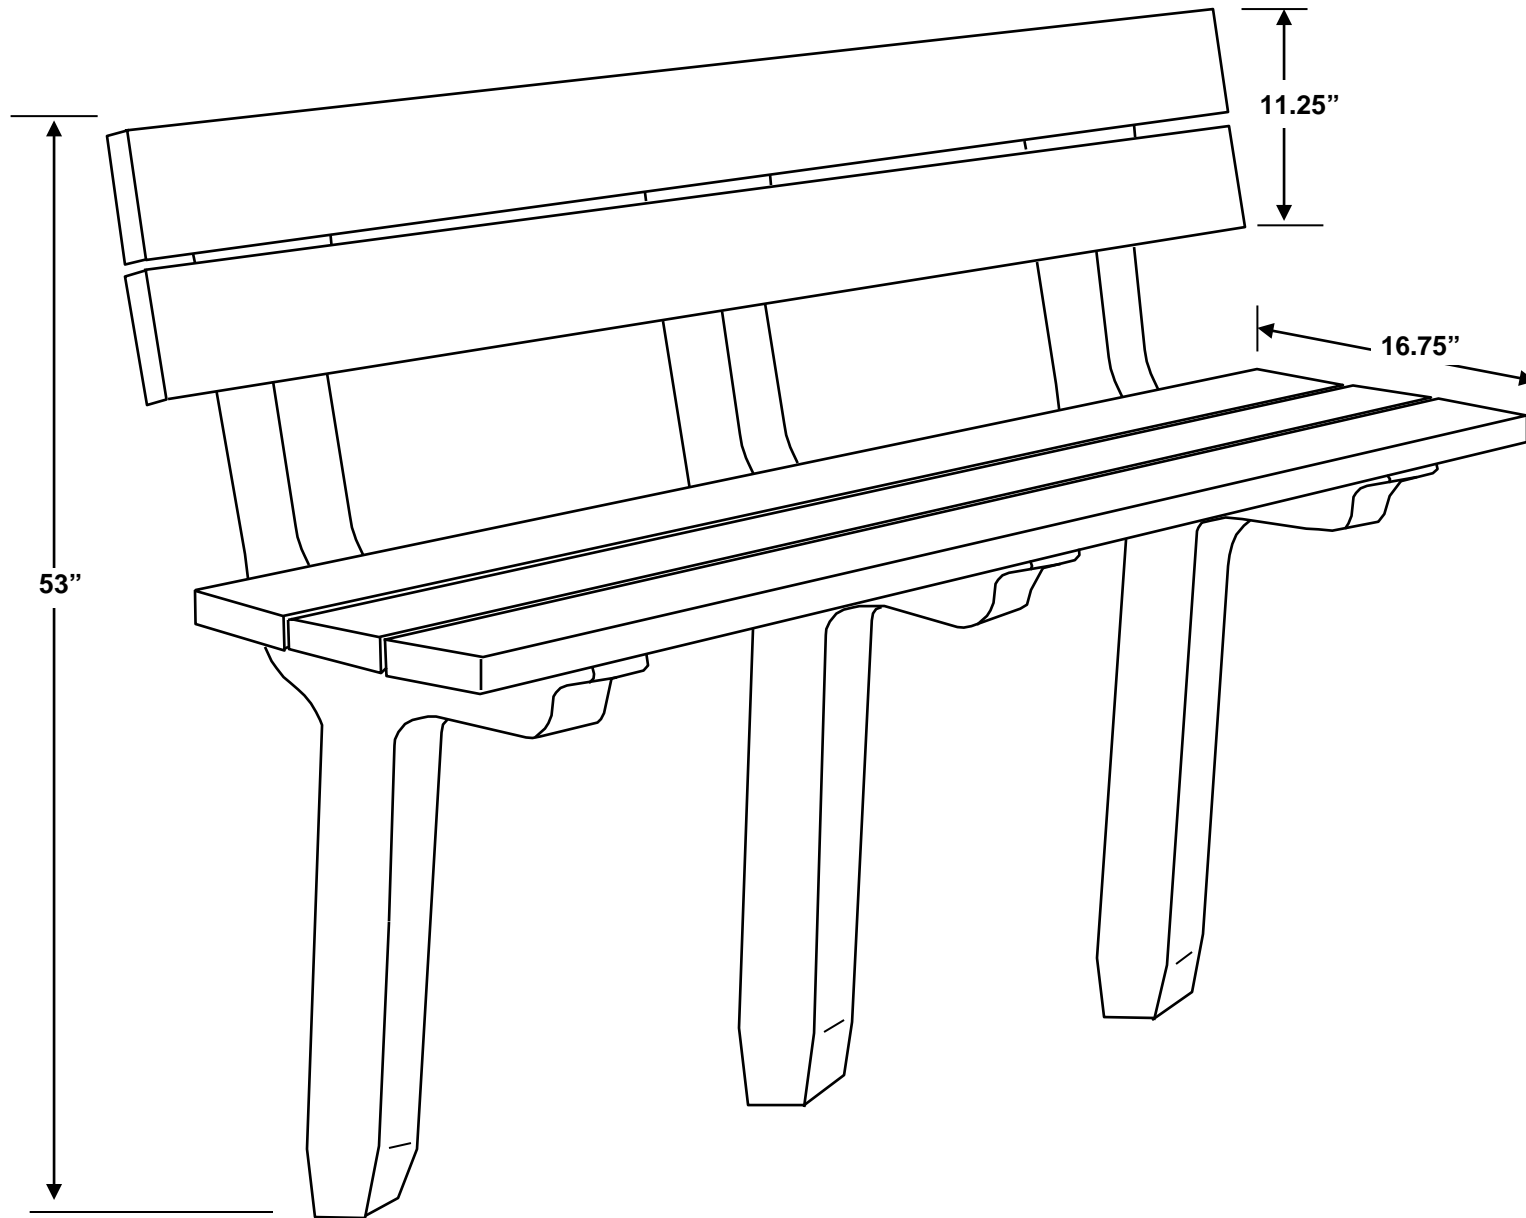

6-Ft. Rock Island Bench

NOTE: All measurements are approximate. Size will vary from production run to production run due to variations in raw material. Sizes are also slightly different between colored items and black.

6-Ft. Inground Rock Island Bench

NOTE: All measurements are approximate. Size will vary from production run to production run due to variations in raw material. Sizes are also slightly different between colored items and black.

560 – 6' Portable Rock Island Bench

NOTE: All measurements are approximate. Size will vary from production run to production run due to variations in raw material. Sizes are also slightly different between colored items and black.