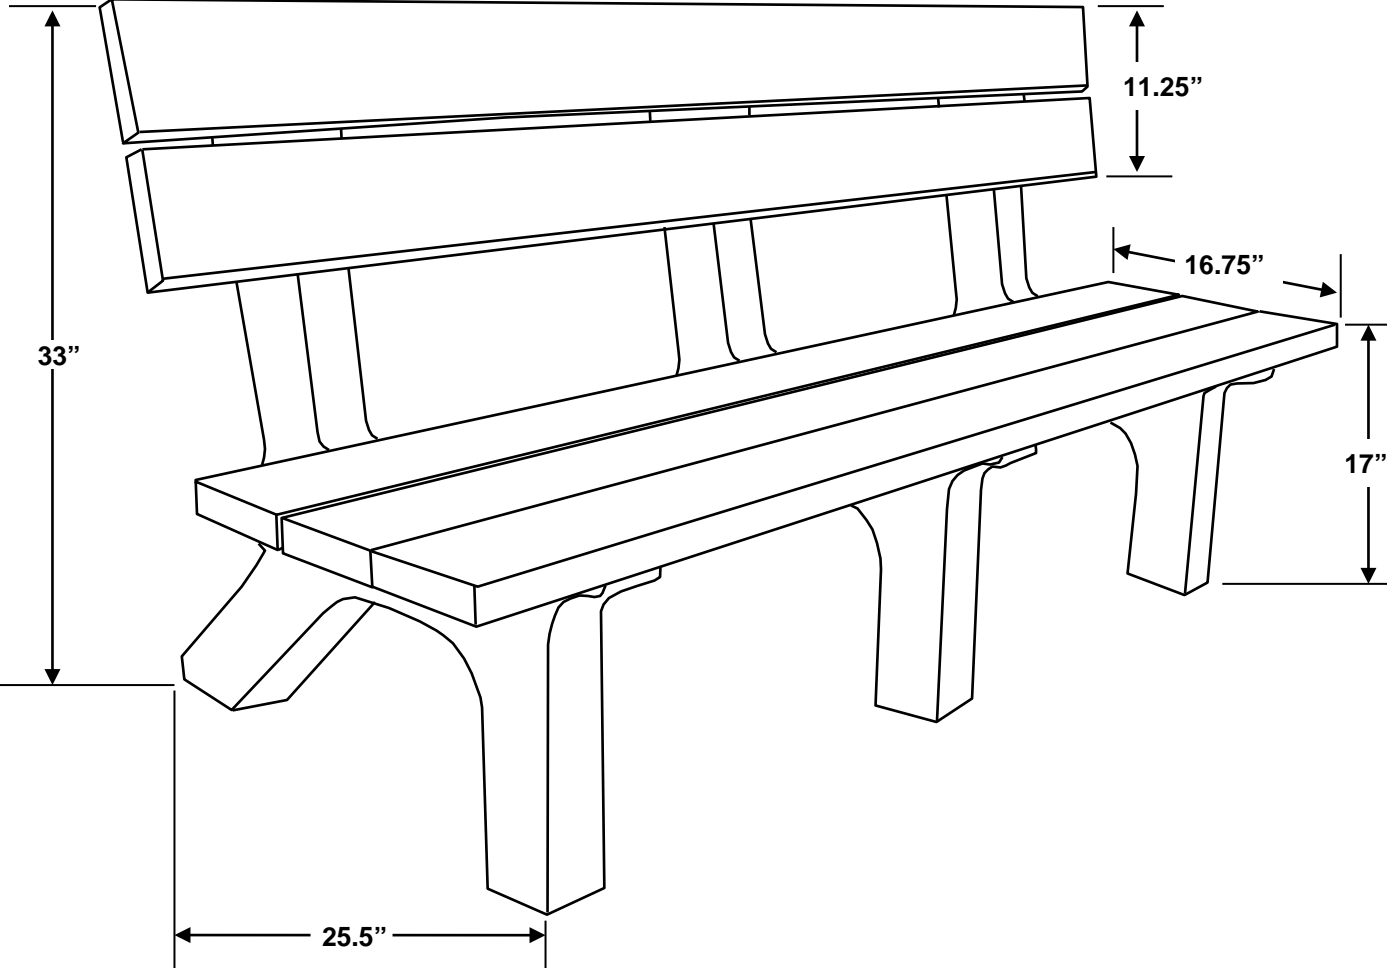

6-Ft. Rock Island Bench

NOTE: All measurements are approximate. Size will vary from production run to production run due to variations in raw material. Sizes are also slightly different between colored items and black.

6-Ft. Inground Rock Island Bench

NOTE: All measurements are approximate. Size will vary from production run to production run due to variations in raw material. Sizes are also slightly different between colored items and black.

560 – 6' Portable Rock Island Bench

NOTE: All measurements are approximate. Size will vary from production run to production run due to variations in raw material. Sizes are also slightly different between colored items and black.