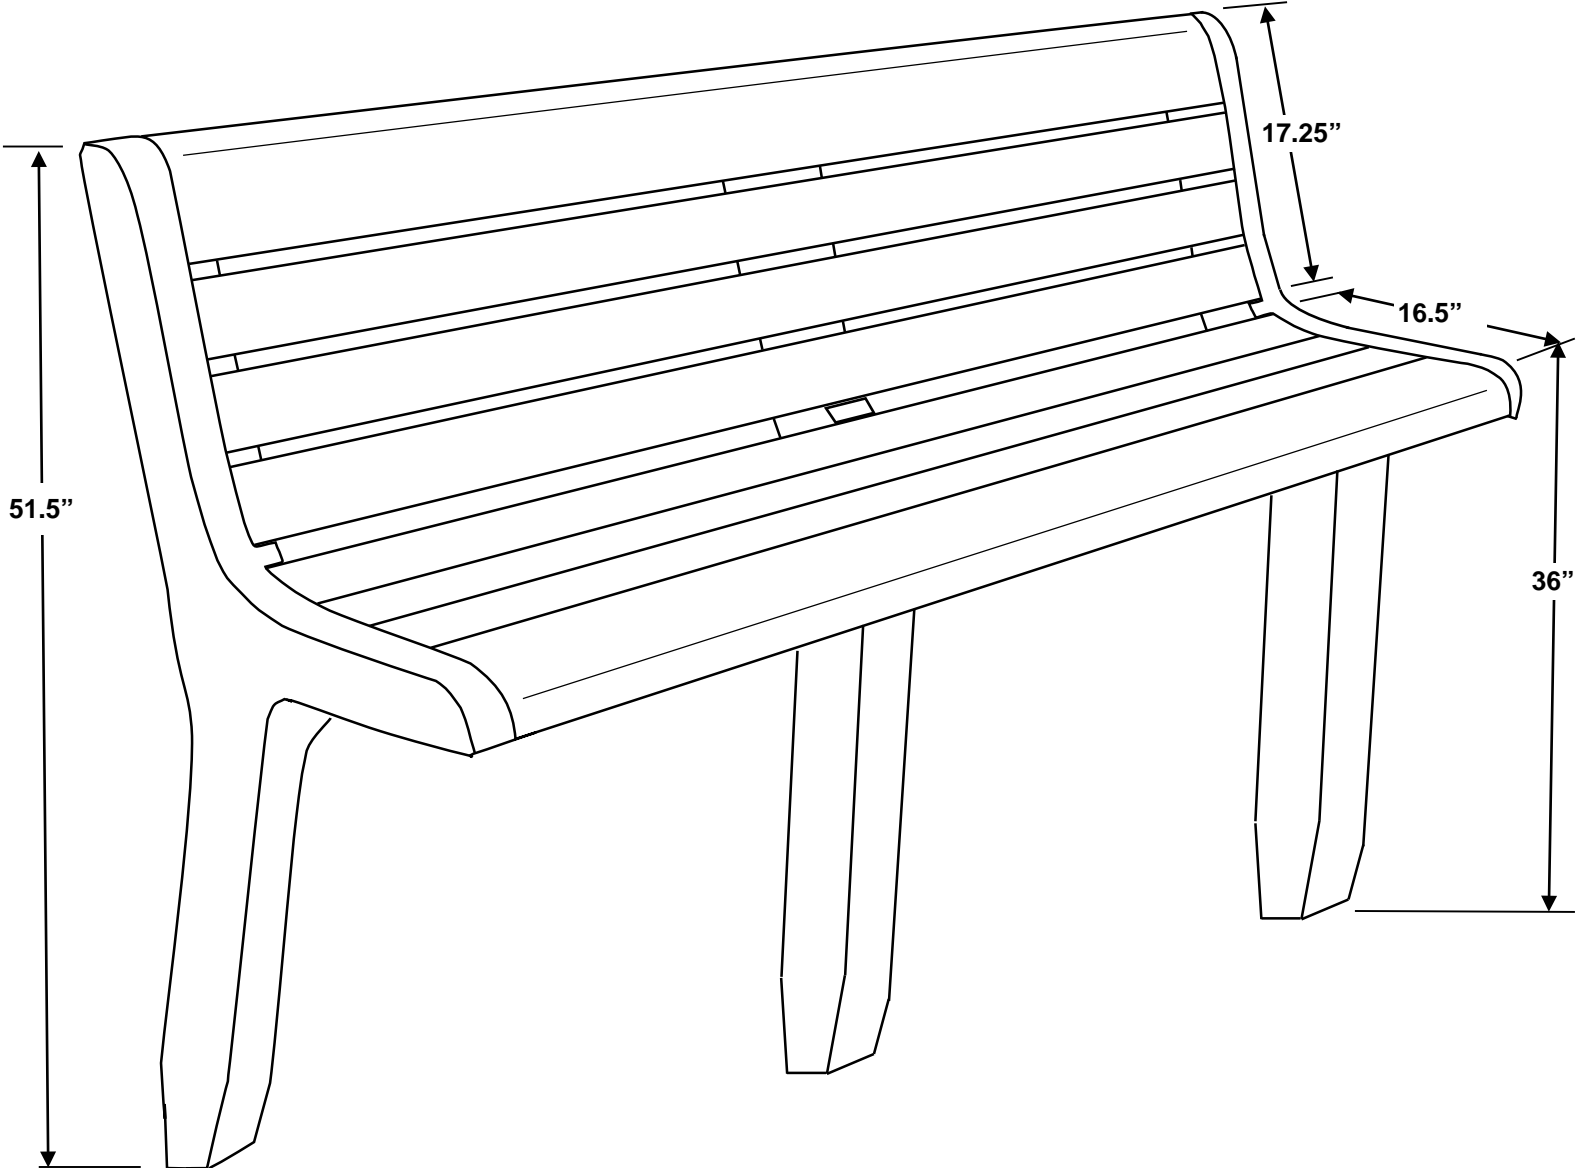

Malibu Bench

NOTE: All measurements are approximate. Size will vary from production run to production run due to variations in raw material. Sizes are also slightly different between colored items and black.

650 – 5' Portable Malibu Bench

NOTE: All measurements are approximate. Size will vary from production run to production run due to variations in raw material. Sizes are also slightly different between colored items and black.