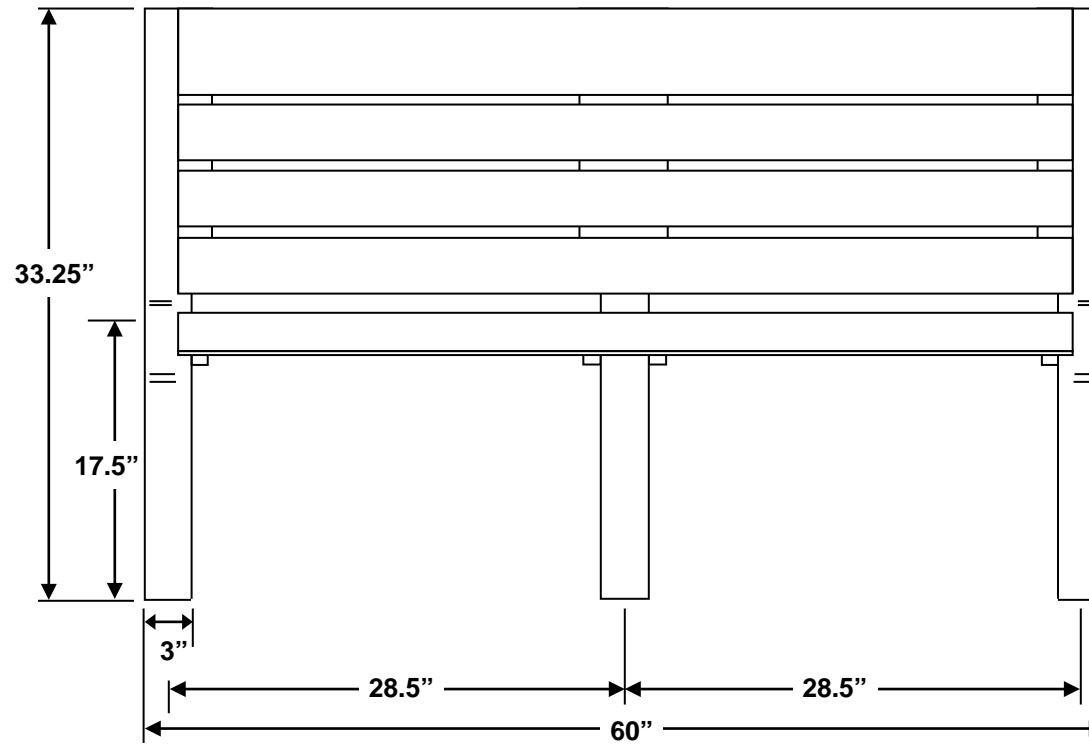

Malibu Bench

NOTE: All measurements are approximate. Size will vary from production run to production run due to variations in raw material. Sizes are also slightly different between colored items and black.

650 – 5' Portable Malibu Bench

NOTE: All measurements are approximate. Size will vary from production run to production run due to variations in raw material. Sizes are also slightly different between colored items and black.