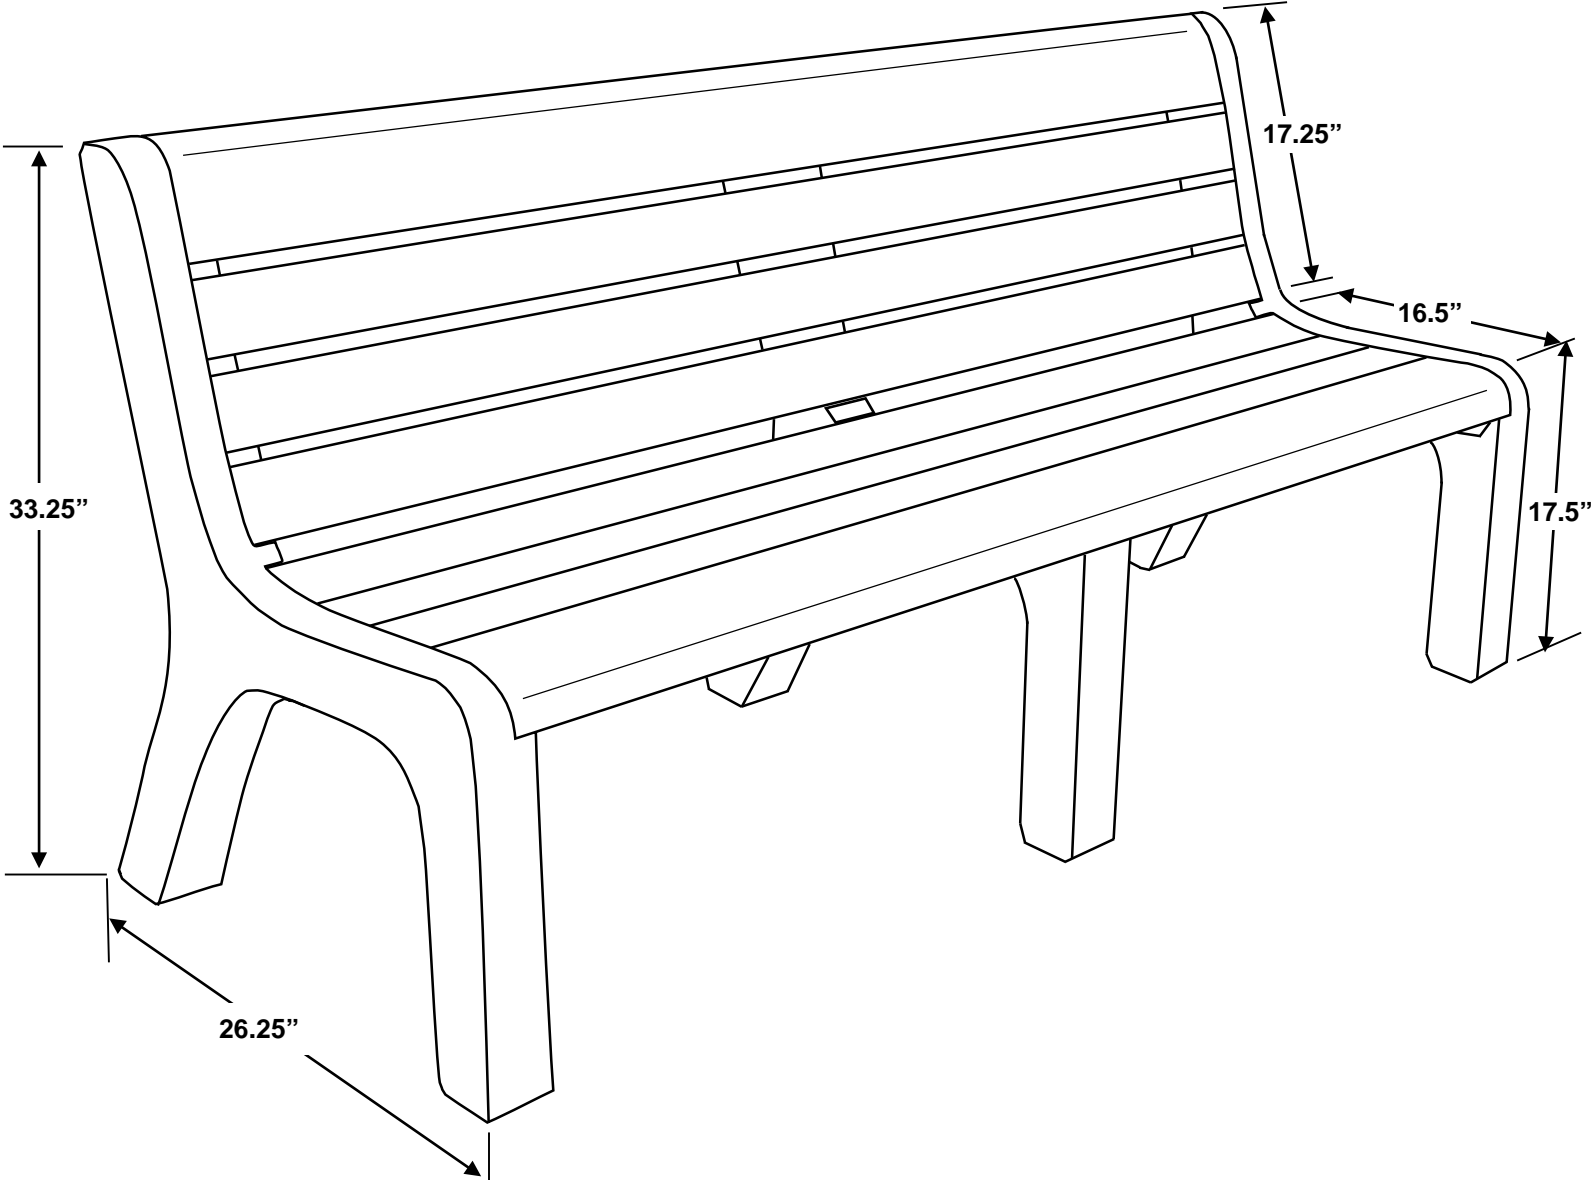

Malibu Bench

NOTE: All measurements are approximate. Size will vary from production run to production run due to variations in raw material. Sizes are also slightly different between colored items and black.

650 – 5' Portable Malibu Bench

NOTE: All measurements are approximate. Size will vary from production run to production run due to variations in raw material. Sizes are also slightly different between colored items and black.