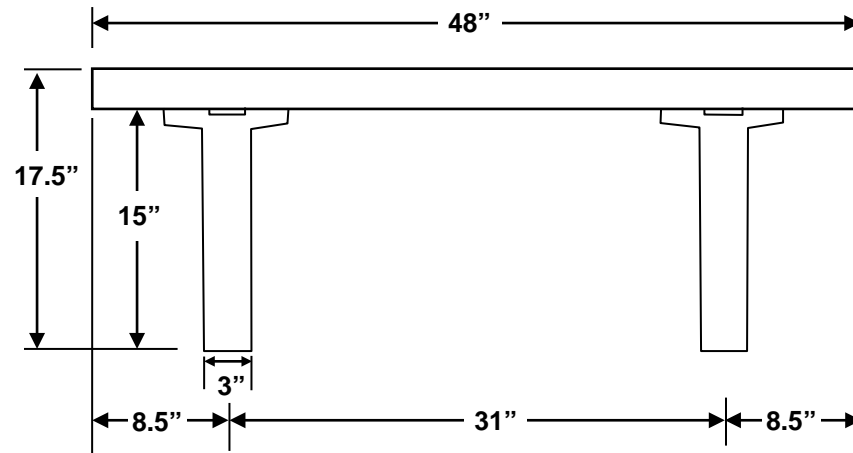

## 4' Trail Bench

**NOTE:** All measurements are approximate. Size will vary from production run to production run due to variations in raw material. Sizes are also slightly different between colored items and black.

## 4' Inground Trail Bench

**NOTE:** All measurements are approximate. Size will vary from production run to production run due to variations in raw material. Sizes are also slightly different between colored items and black.

240 – 4' Trail Bench

*NOTE: All measurements are approximate. Size will vary from production run to production run due to variations in raw material. Sizes are also slightly different between colored items and black.*