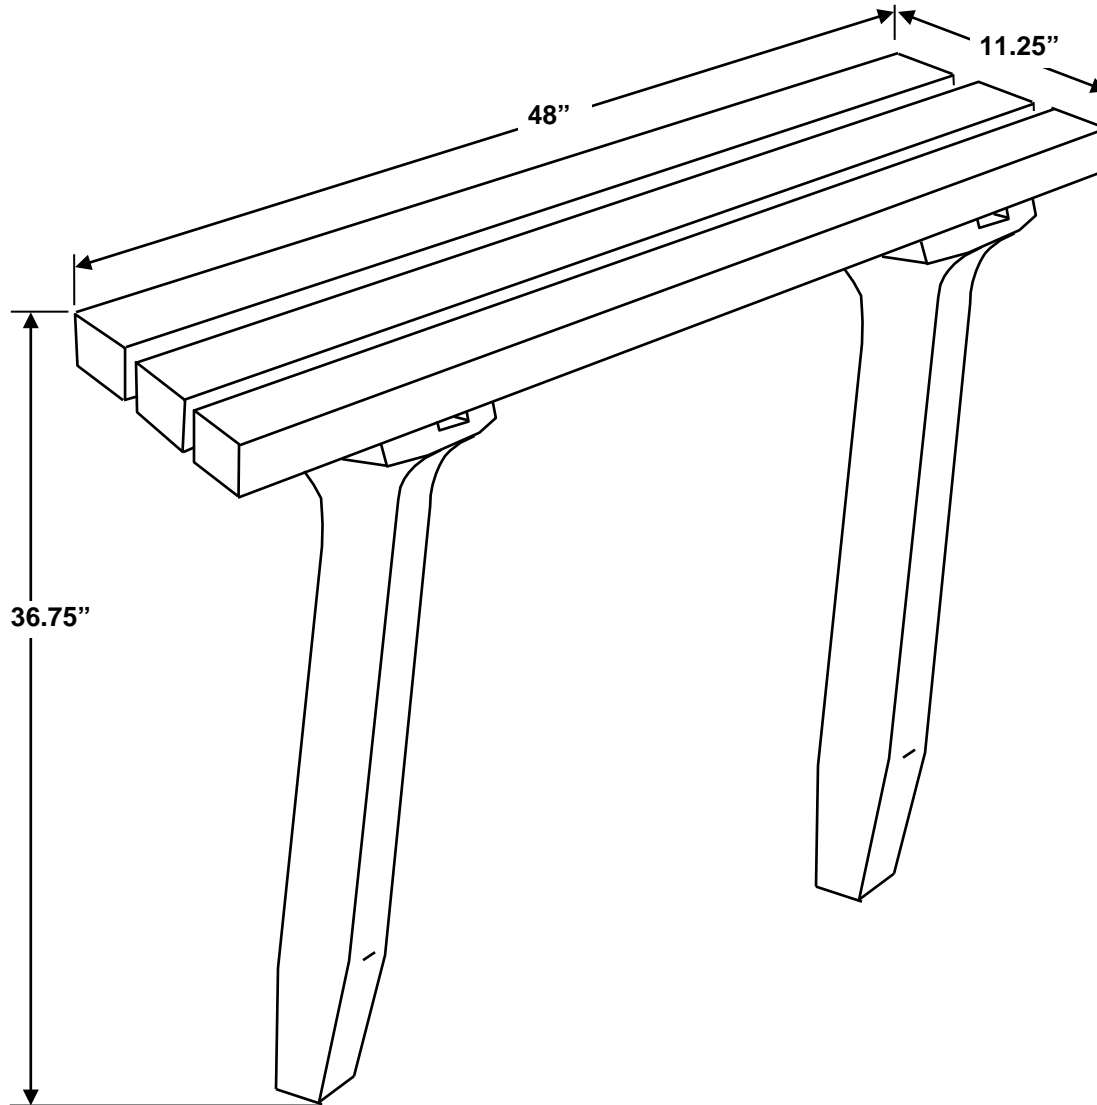

## 4' Trail Bench

**NOTE:** All measurements are approximate. Size will vary from production run to production run due to variations in raw material. Sizes are also slightly different between colored items and black.

## 4' Inground Trail Bench

**NOTE:** All measurements are approximate. Size will vary from production run to production run due to variations in raw material. Sizes are also slightly different between colored items and black.

240 – 4' Trail Bench

*NOTE: All measurements are approximate. Size will vary from production run to production run due to variations in raw material. Sizes are also slightly different between colored items and black.*