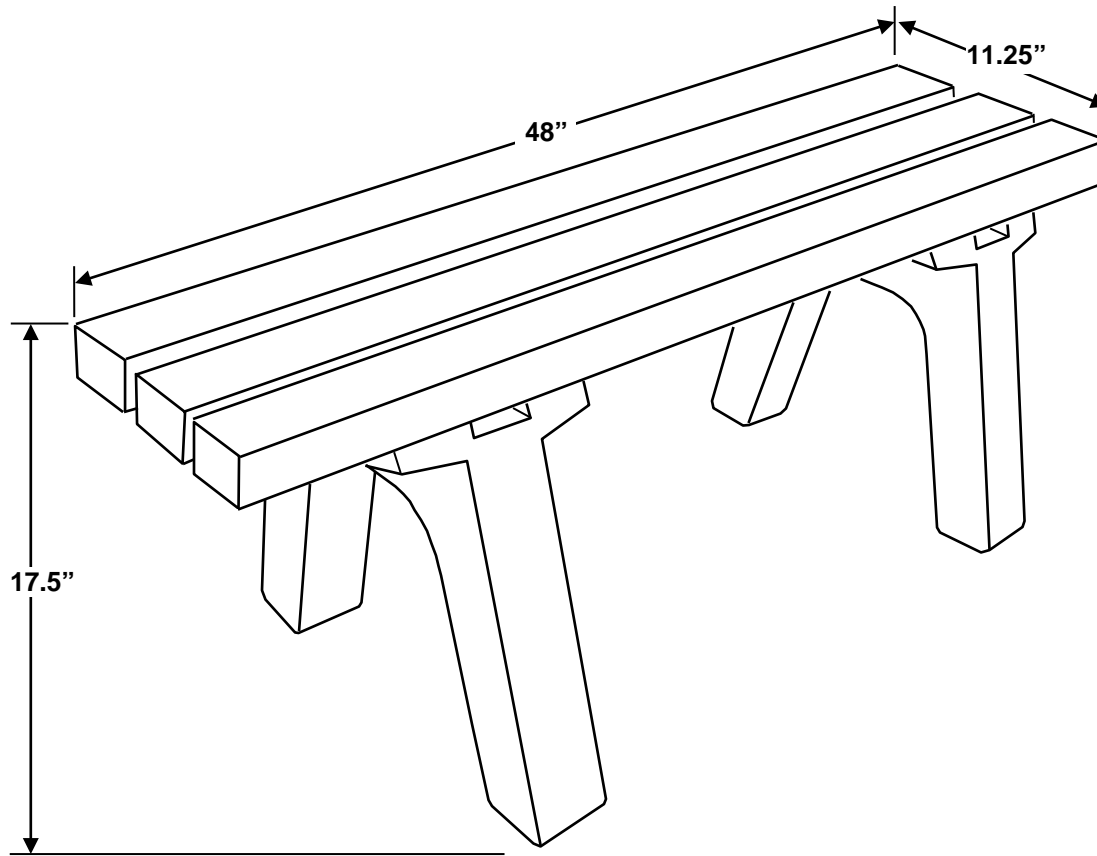

## 4' Trail Bench

**NOTE:** All measurements are approximate. Size will vary from production run to production run due to variations in raw material. Sizes are also slightly different between colored items and black.

## 4' Inground Trail Bench

**NOTE:** All measurements are approximate. Size will vary from production run to production run due to variations in raw material. Sizes are also slightly different between colored items and black.

240 – 4' Trail Bench

*NOTE: All measurements are approximate. Size will vary from production run to production run due to variations in raw material. Sizes are also slightly different between colored items and black.*