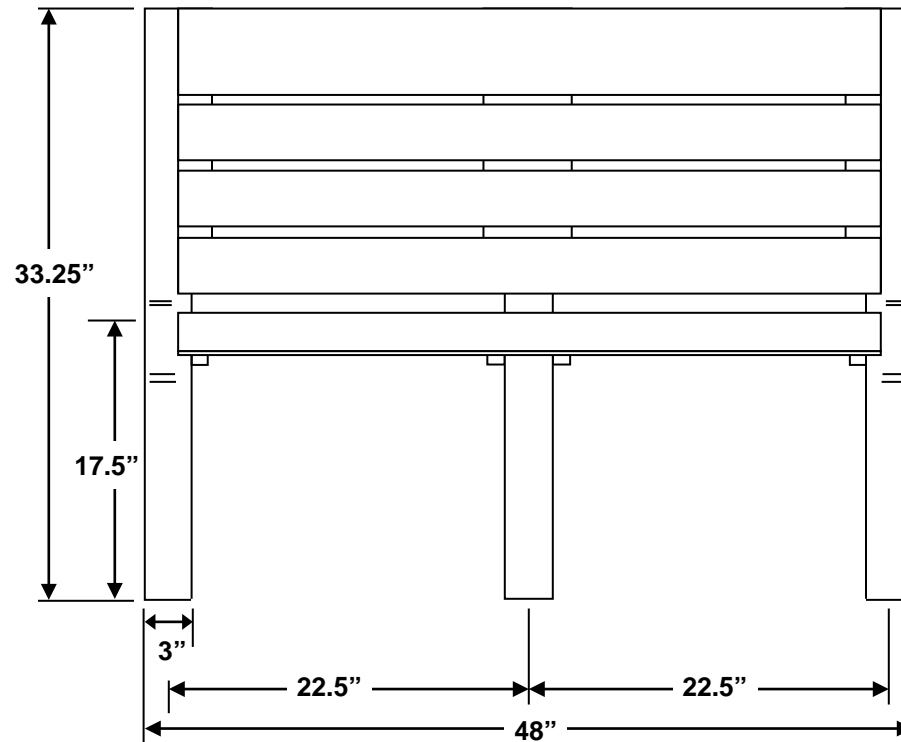

Malibu Bench

NOTE: All measurements are approximate. Size will vary from production run to production run due to variations in raw material. Sizes are also slightly different between colored items and black.

640 – 4' Portable Malibu Bench

NOTE: All measurements are approximate. Size will vary from production run to production run due to variations in raw material. Sizes are also slightly different between colored items and black.