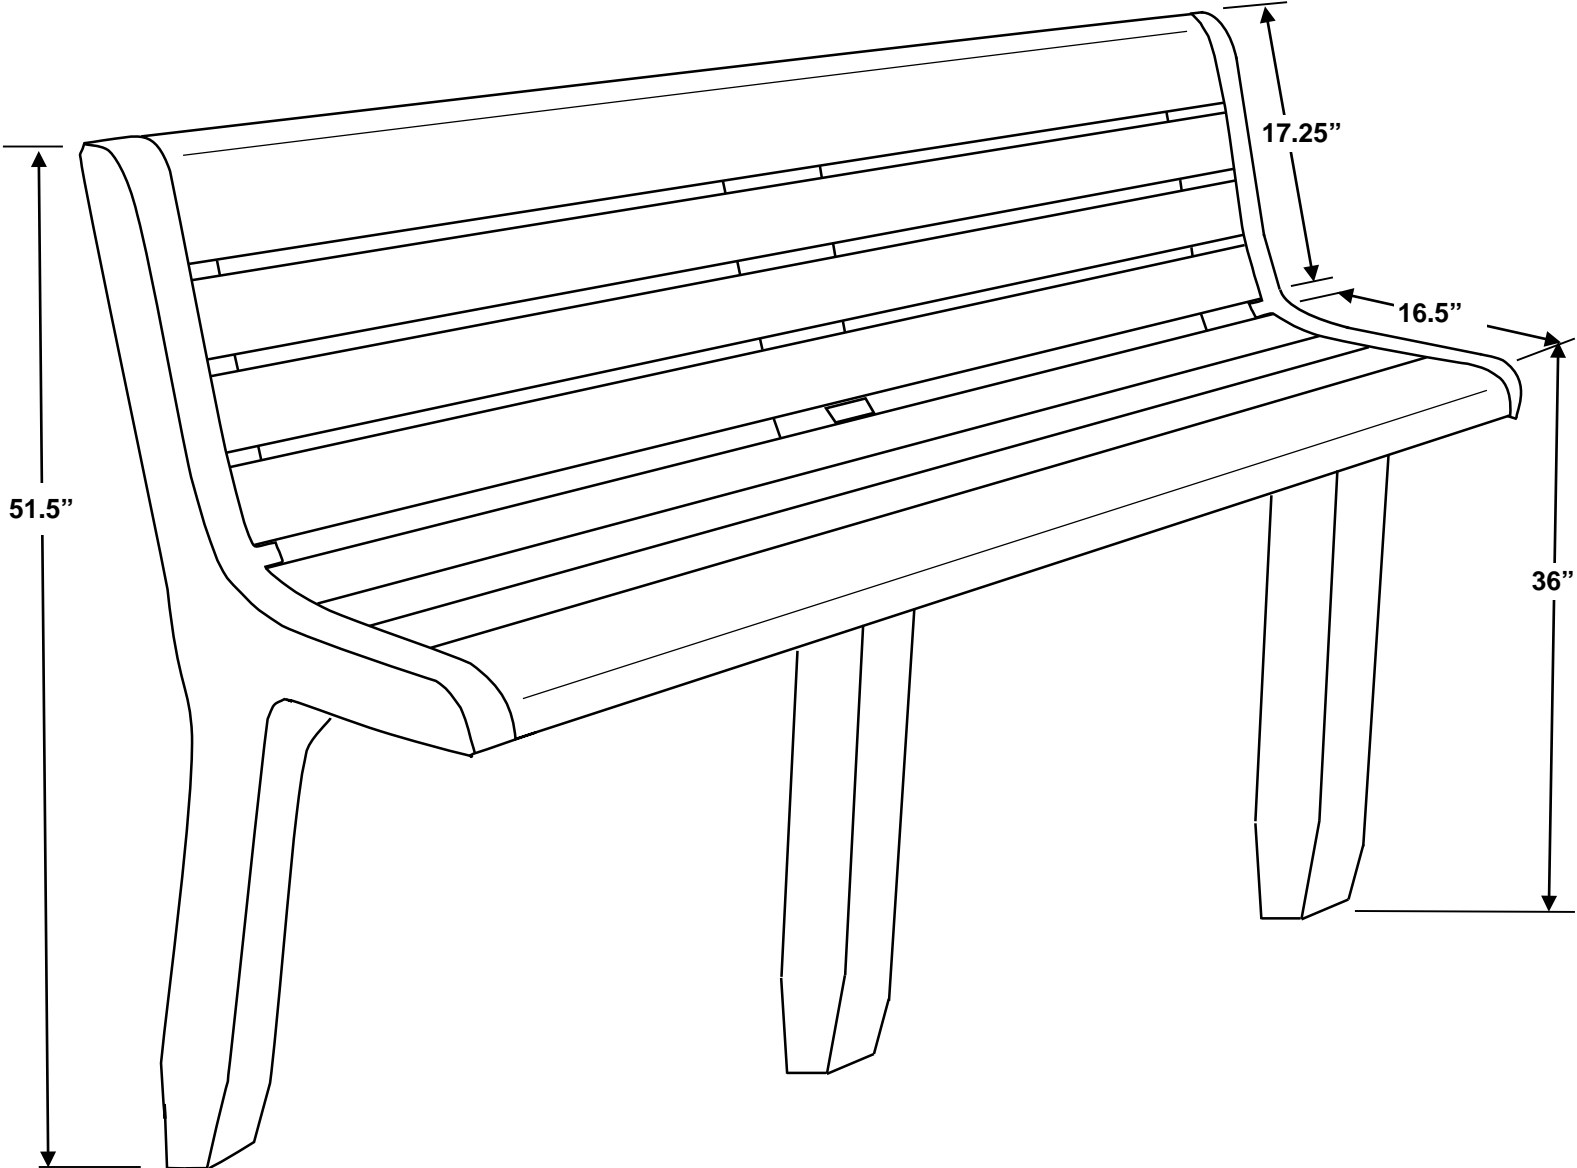

Malibu Bench

NOTE: All measurements are approximate. Size will vary from production run to production run due to variations in raw material. Sizes are also slightly different between colored items and black.

640 – 4' Portable Malibu Bench

NOTE: All measurements are approximate. Size will vary from production run to production run due to variations in raw material. Sizes are also slightly different between colored items and black.