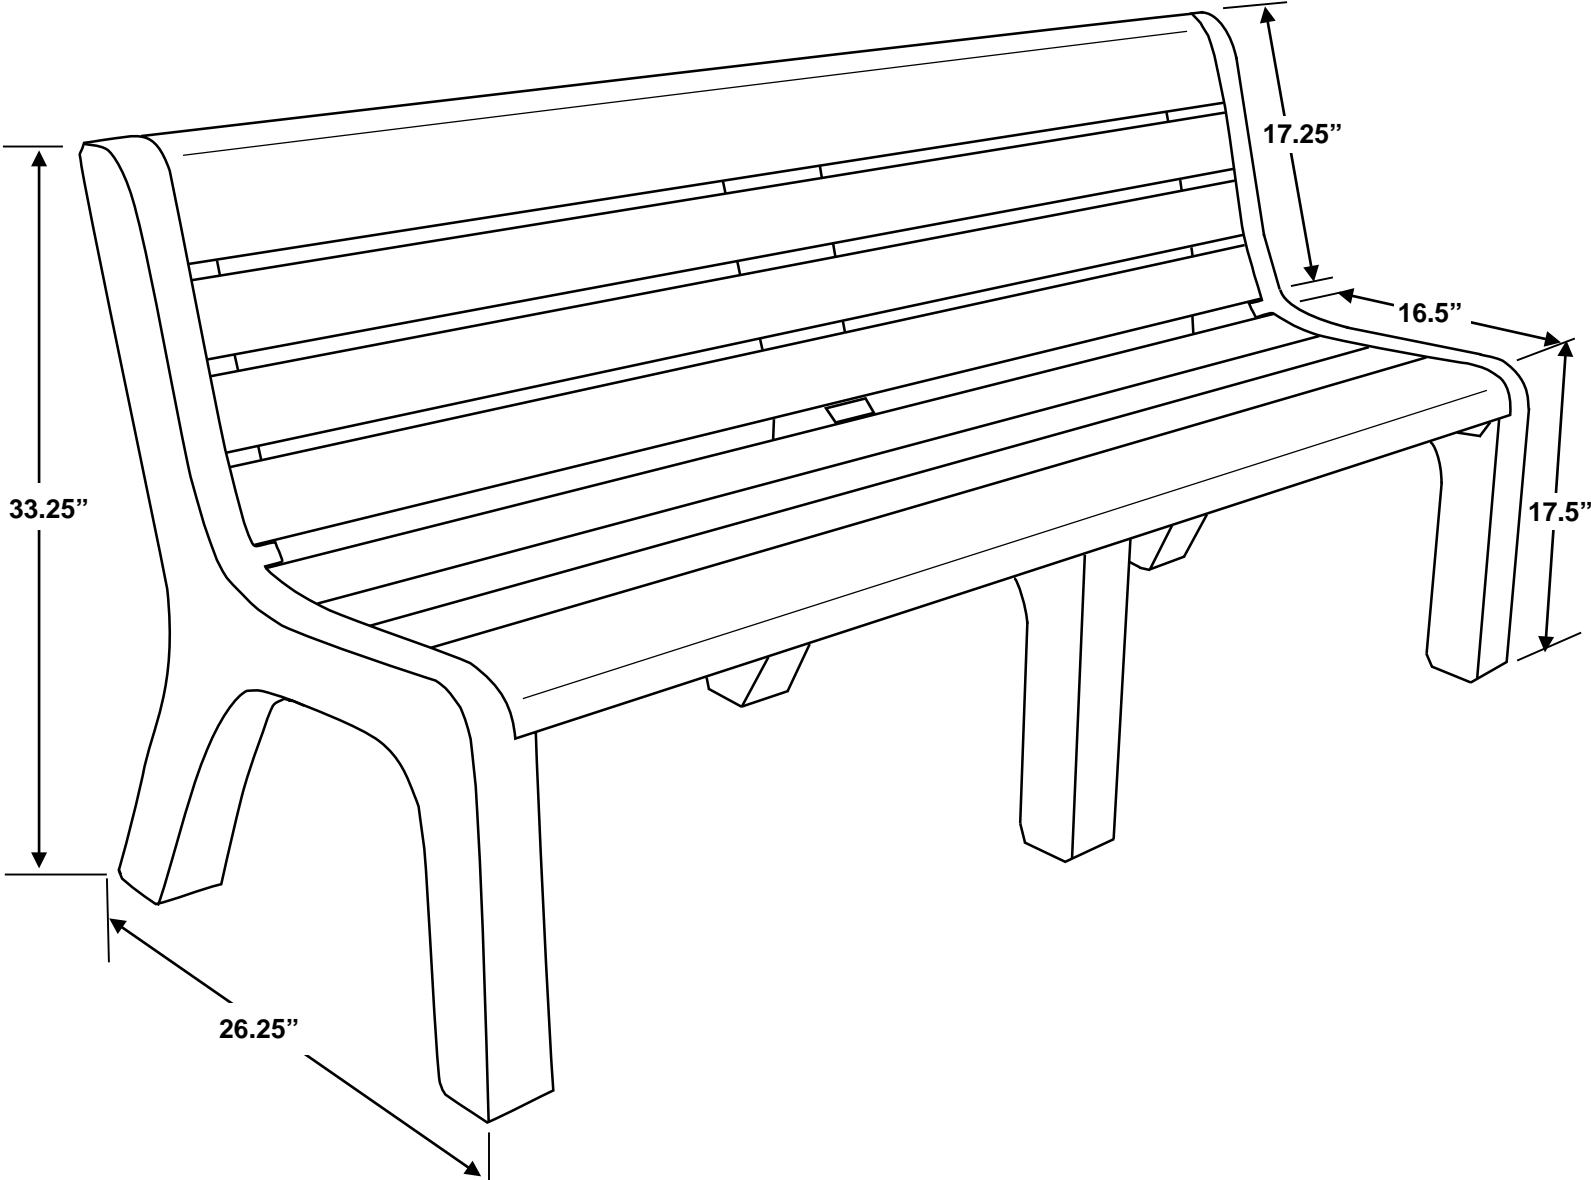

Malibu Bench

NOTE: All measurements are approximate. Size will vary from production run to production run due to variations in raw material. Sizes are also slightly different between colored items and black.

640 – 4' Portable Malibu Bench

NOTE: All measurements are approximate. Size will vary from production run to production run due to variations in raw material. Sizes are also slightly different between colored items and black.